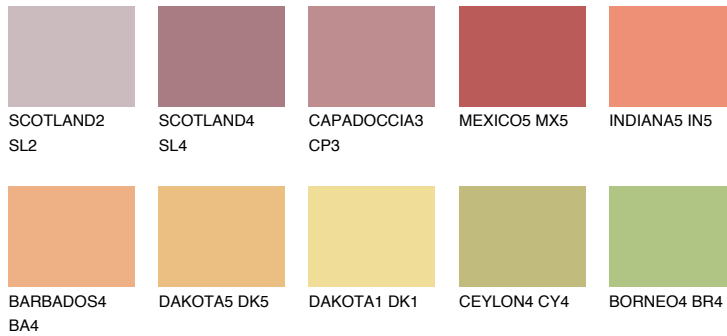

COLOUR DETAILS

INDIANA4 IN4

45% TSR 57%

Matching colours

COLOURS

INTENSE

For more information on plasters and paints, go to www.ceresit.it

*The presented colours refer to plasters and paints offered by Ceresit. Due to the use of digital techniques, the presented colours might not represent the original ones, thus they cannot be considered as a reliable colour presentation. We recommend checking the authentic colour samples.