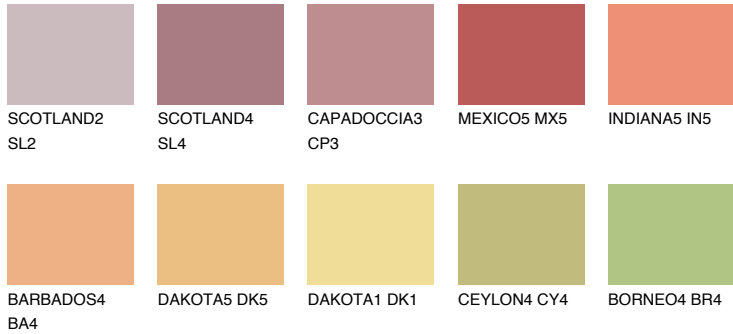

COLOUR DETAILS

INDIANA4 IN4

45% TSR 57%

Matching colours

COLOURS

INTENSE

For more information on plasters and paints, go to www.ceresit.it

*The presented colours refer to plasters and paints offered by Ceresit. Due to the use of digital techniques, the presented colours might not represent the original ones, thus they cannot be considered as a reliable colour presentation. We recommend checking the authentic colour samples.