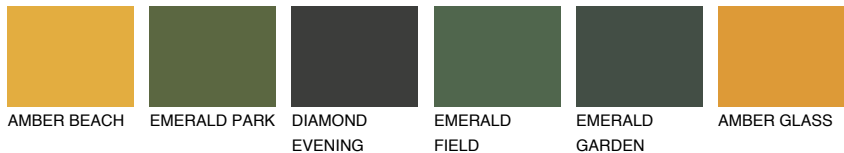

COLOUR DETAILS

INDIANA4 IN4

45% TSR 57%

Matching colours

COLOURS

INTENSE

For more information on plasters and paints, go to www.ceresit.it

*The presented colours refer to plasters and paints offered by Ceresit. Due to the use of digital techniques, the presented colours might not represent the original ones, thus they cannot be considered as a reliable colour presentation. We recommend checking the authentic colour samples.