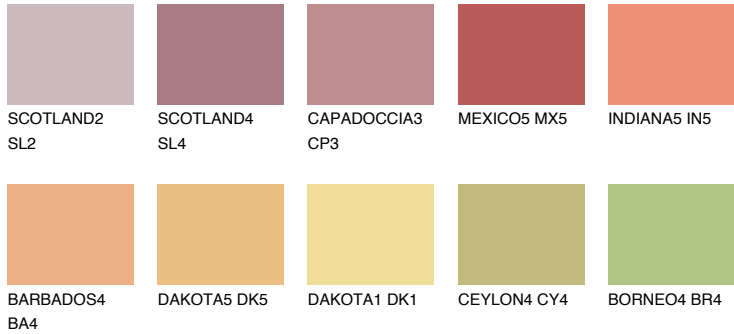

COLOUR DETAILS

INDIANA4 IN4

45% TSR 57%

Matching colours

COLOURS

INTENSE

For more information on plasters and paints, go to www.ceresit.it

*The presented colours refer to plasters and paints offered by Ceresit. Due to the use of digital techniques, the presented colours might not represent the original ones, thus they cannot be considered as a reliable colour presentation. We recommend checking the authentic colour samples.