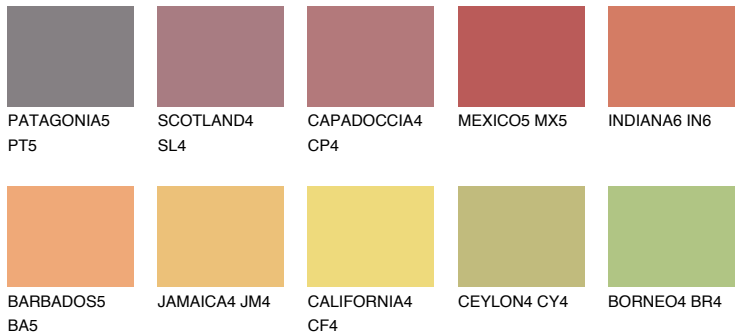

COLOUR DETAILS

INDIANA5 IN5

39% **TSR** 58%

Matching colours

COLOURS

INTENSE

For more information on plasters and paints, go to www.ceresit.it

*The presented colours refer to plasters and paints offered by Ceresit. Due to the use of digital techniques, the presented colours might not represent the original ones, thus they cannot be considered as a reliable colour presentation. We recommend checking the authentic colour samples.