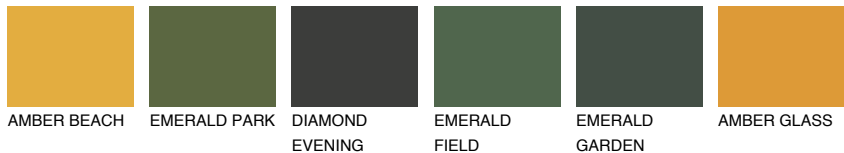

COLOUR DETAILS

INDIANA5 IN5

39% **TSR** 58%

Matching colours

COLOURS

INTENSE

For more information on plasters and paints, go to www.ceresit.it

*The presented colours refer to plasters and paints offered by Ceresit. Due to the use of digital techniques, the presented colours might not represent the original ones, thus they cannot be considered as a reliable colour presentation. We recommend checking the authentic colour samples.