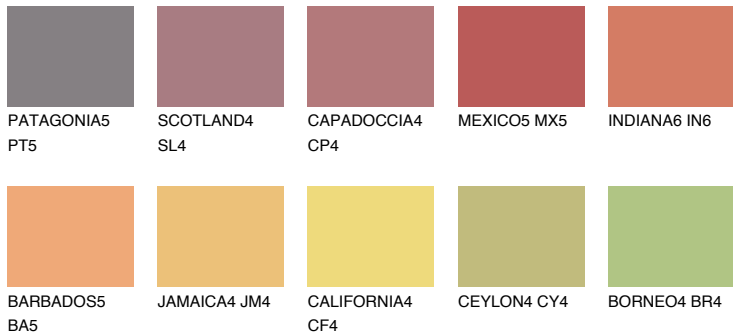

COLOUR DETAILS

INDIANA5 IN5

39% TSR 58%

Matching colours

COLOURS

INTENSE

For more information on plasters and paints, go to www.ceresit.it

*The presented colours refer to plasters and paints offered by Ceresit. Due to the use of digital techniques, the presented colours might not represent the original ones, thus they cannot be considered as a reliable colour presentation. We recommend checking the authentic colour samples.