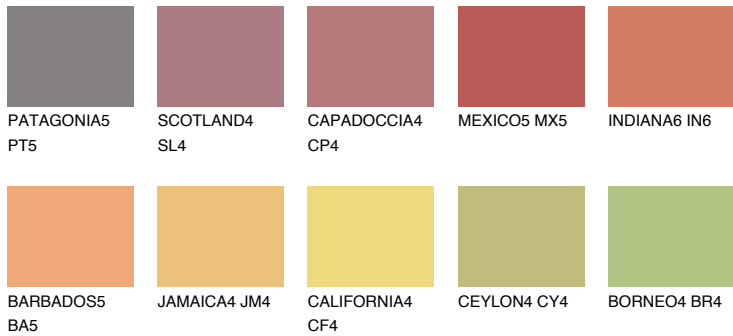

COLOUR DETAILS

INDIANA5 IN5

39% **TSR** 58%

Matching colours

COLOURS

INTENSE

For more information on plasters and paints, go to www.ceresit.it

*The presented colours refer to plasters and paints offered by Ceresit. Due to the use of digital techniques, the presented colours might not represent the original ones, thus they cannot be considered as a reliable colour presentation. We recommend checking the authentic colour samples.