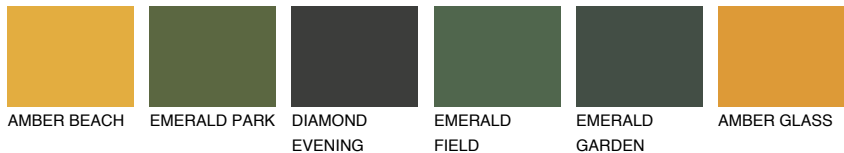

COLOUR DETAILS

INDIANA5 IN5

39% TSR 58%

Matching colours

COLOURS

INTENSE

For more information on plasters and paints, go to www.ceresit.it

*The presented colours refer to plasters and paints offered by Ceresit. Due to the use of digital techniques, the presented colours might not represent the original ones, thus they cannot be considered as a reliable colour presentation. We recommend checking the authentic colour samples.