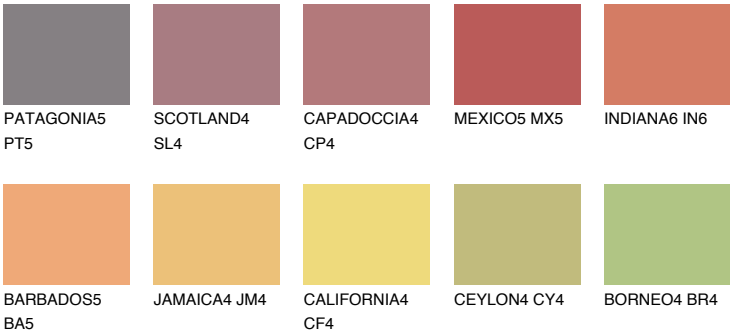

INDIANA5 IN5

39% **TSR** 58%

Matching colours

COLOURS

INTENSE

For more information on plasters and paints, go to www.ceresit.it

*The presented colours refer to plasters and paints offered by Ceresit. Due to the use of digital techniques, the presented colours might not represent the original ones, thus they cannot be considered as a reliable colour presentation. We recommend checking the authentic colour samples.