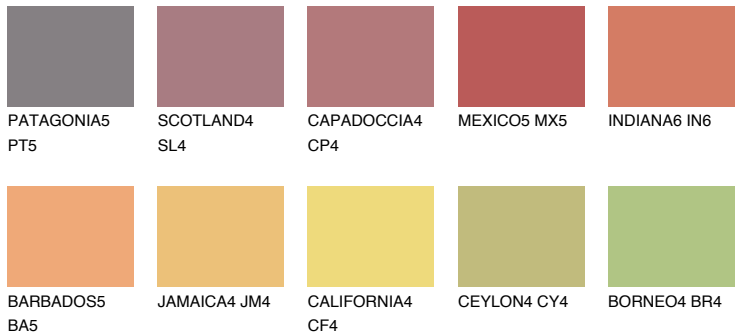

COLOUR DETAILS

INDIANA5 IN5

39% TSR 58%

Matching colours

COLOURS

INTENSE

For more information on plasters and paints, go to www.ceresit.it

*The presented colours refer to plasters and paints offered by Ceresit. Due to the use of digital techniques, the presented colours might not represent the original ones, thus they cannot be considered as a reliable colour presentation. We recommend checking the authentic colour samples.