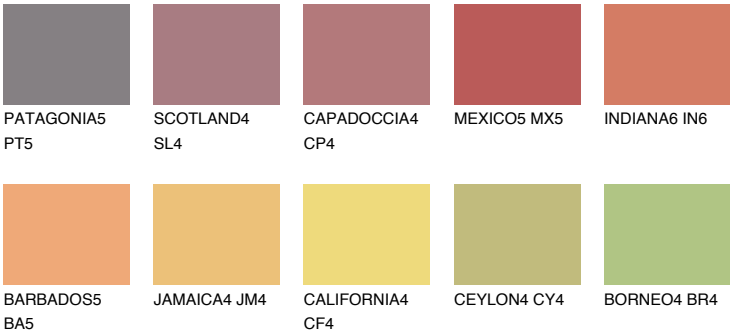

## INDIANA5 IN5

39% **TSR** 58%

### Matching colours

#### COLOURS

#### INTENSE

For more information on plasters and paints, go to [www.ceresit.it](http://www.ceresit.it)

\*The presented colours refer to plasters and paints offered by Ceresit. Due to the use of digital techniques, the presented colours might not represent the original ones, thus they cannot be considered as a reliable colour presentation. We recommend checking the authentic colour samples.