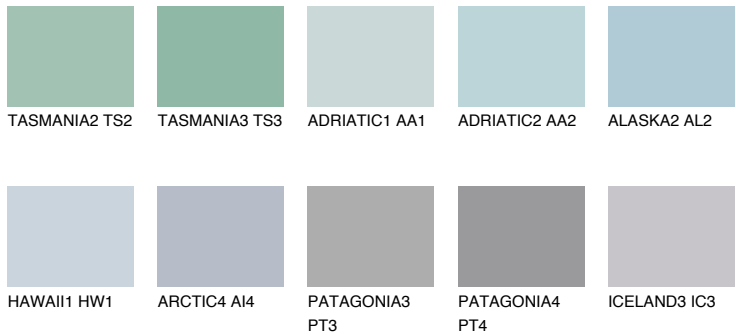

COLOUR DETAILS

PACIFIC3 PC3

61% TSR 63%

Matching colours

COLOURS

INTENSE

For more information on plasters and paints, go to www.ceresit.it

*The presented colours refer to plasters and paints offered by Ceresit. Due to the use of digital techniques, the presented colours might not represent the original ones, thus they cannot be considered as a reliable colour presentation. We recommend checking the authentic colour samples.