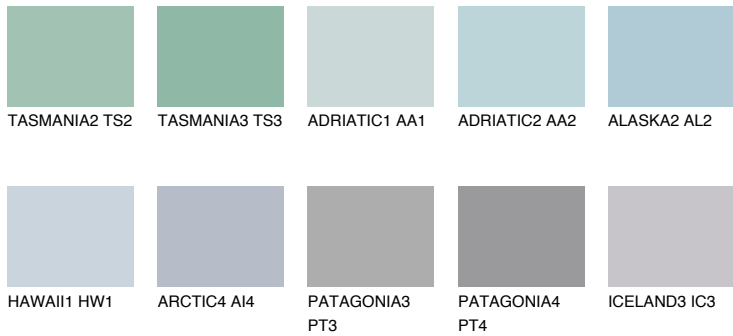

COLOUR DETAILS

PACIFIC3 PC3

61% TSR 63%

Matching colours

COLOURS

INTENSE

For more information on plasters and paints, go to www.ceresit.it

*The presented colours refer to plasters and paints offered by Ceresit. Due to the use of digital techniques, the presented colours might not represent the original ones, thus they cannot be considered as a reliable colour presentation. We recommend checking the authentic colour samples.