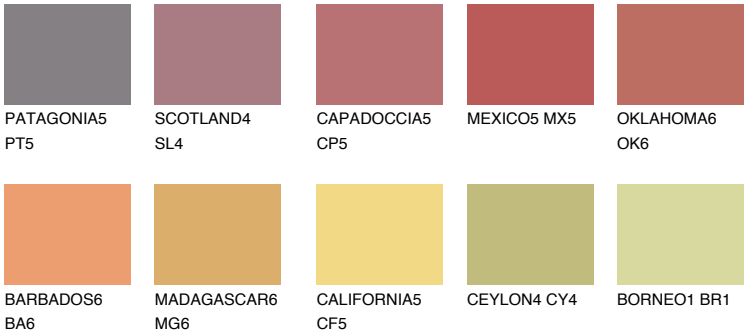

INDIANA6 IN6

☀ 29% **TSR** 51%

Matching colours

COLOURS

INTENSE

For more information on plasters and paints, go to www.ceresit.it

*The presented colours refer to plasters and paints offered by Ceresit. Due to the use of digital techniques, the presented colours might not represent the original ones, thus they cannot be considered as a reliable colour presentation. We recommend checking the authentic colour samples.