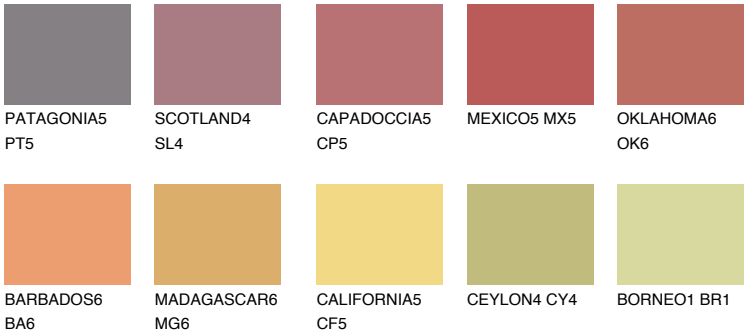

INDIANA6 IN6

☀️ 29% **TSR** 51%

Matching colours

COLOURS

INTENSE

For more information on plasters and paints, go to www.ceresit.it

*The presented colours refer to plasters and paints offered by Ceresit. Due to the use of digital techniques, the presented colours might not represent the original ones, thus they cannot be considered as a reliable colour presentation. We recommend checking the authentic colour samples.