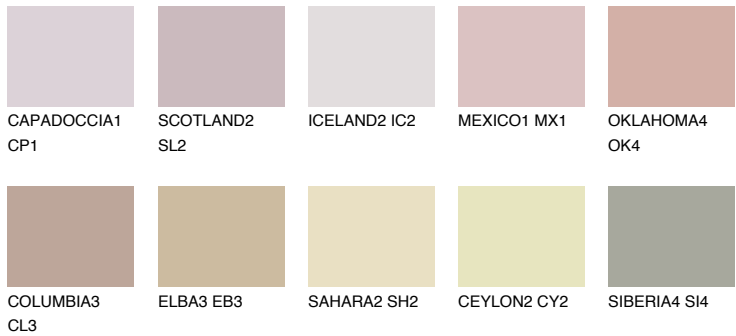

COLOUR DETAILS

NUBIA1 NA1

48% **TSR** 51%

Matching colours

COLOURS

INTENSE

For more information on plasters and paints, go to www.ceresit.it

*The presented colours refer to plasters and paints offered by Ceresit. Due to the use of digital techniques, the presented colours might not represent the original ones, thus they cannot be considered as a reliable colour presentation. We recommend checking the authentic colour samples.