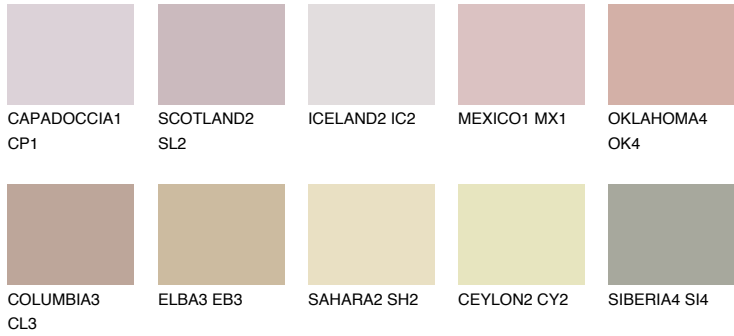

# COLOUR DETAILS

## NUBIA1 NA1

48% **TSR** 51%

### Matching colours

#### COLOURS