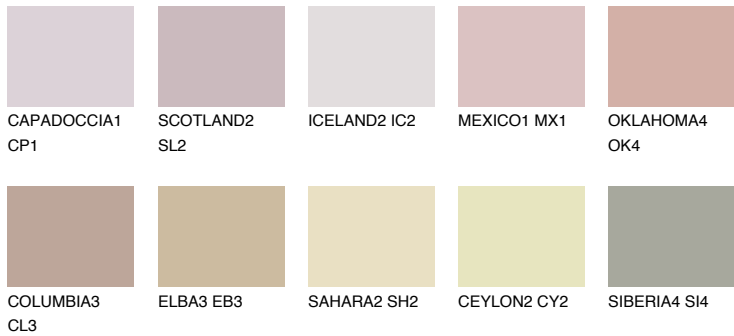

COLOUR DETAILS

NUBIA1 NA1

48% **TSR** 51%

Matching colours

COLOURS

INTENSE

For more information on plasters and paints, go to www.ceresit.it

*The presented colours refer to plasters and paints offered by Ceresit. Due to the use of digital techniques, the presented colours might not represent the original ones, thus they cannot be considered as a reliable colour presentation. We recommend checking the authentic colour samples.