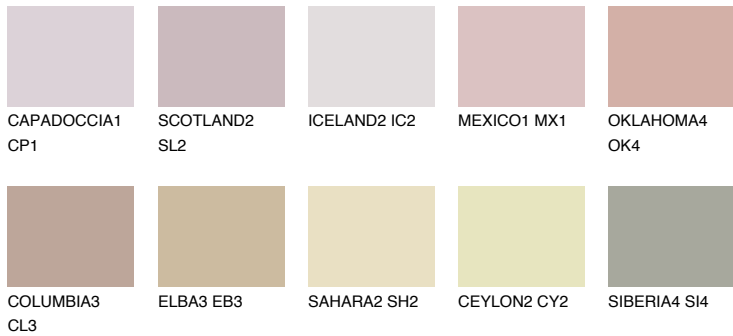

COLOUR DETAILS

NUBIA1 NA1

48% **TSR** 51%

Matching colours

COLOURS

INTENSE

For more information on plasters and paints, go to www.ceresit.it

*The presented colours refer to plasters and paints offered by Ceresit. Due to the use of digital techniques, the presented colours might not represent the original ones, thus they cannot be considered as a reliable colour presentation. We recommend checking the authentic colour samples.