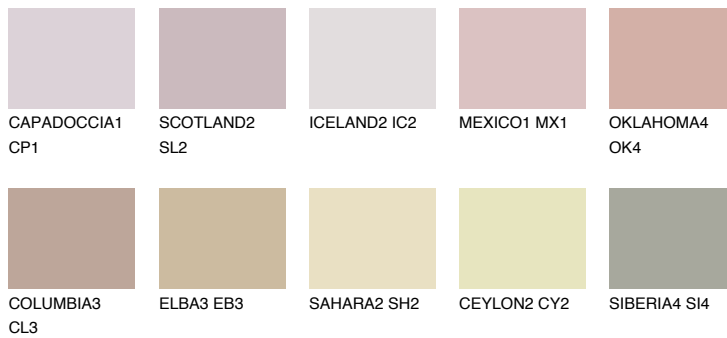

# COLOUR DETAILS

## NUBIA1 NA1

48% **TSR** 51%

### Matching colours

#### COLOURS