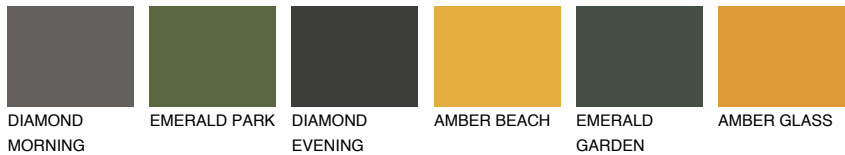

COLOUR DETAILS

NUBIA1 NA1

48% **TSR** 51%

Matching colours

COLOURS

INTENSE

For more information on plasters and paints, go to www.ceresit.it

*The presented colours refer to plasters and paints offered by Ceresit. Due to the use of digital techniques, the presented colours might not represent the original ones, thus they cannot be considered as a reliable colour presentation. We recommend checking the authentic colour samples.