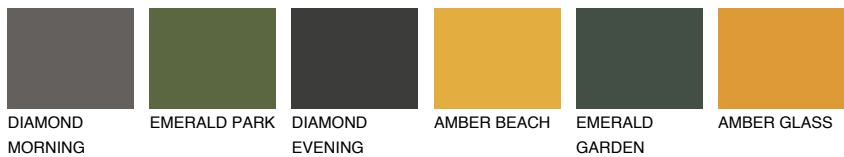

COLOUR DETAILS

NUBIA1 NA1

48% **TSR** 51%

Matching colours

COLOURS

INTENSE

For more information on plasters and paints, go to www.ceresit.it

*The presented colours refer to plasters and paints offered by Ceresit. Due to the use of digital techniques, the presented colours might not represent the original ones, thus they cannot be considered as a reliable colour presentation. We recommend checking the authentic colour samples.