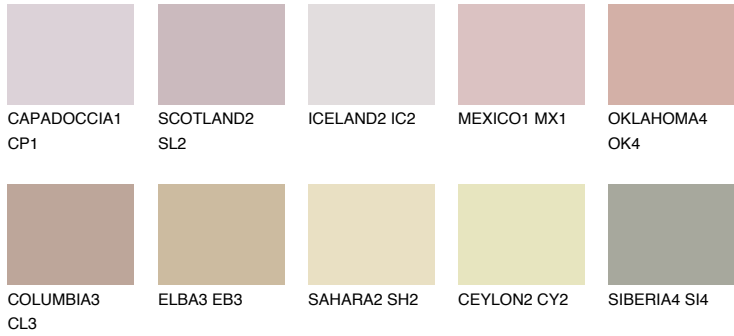

COLOUR DETAILS

NUBIA1 NA1

48% **TSR** 51%

Matching colours

COLOURS

INTENSE

For more information on plasters and paints, go to www.ceresit.it

*The presented colours refer to plasters and paints offered by Ceresit. Due to the use of digital techniques, the presented colours might not represent the original ones, thus they cannot be considered as a reliable colour presentation. We recommend checking the authentic colour samples.