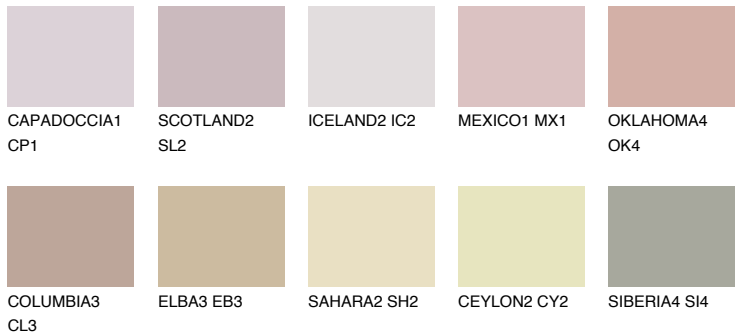

# COLOUR DETAILS

## NUBIA1 NA1

48% **TSR** 51%

### Matching colours

#### COLOURS