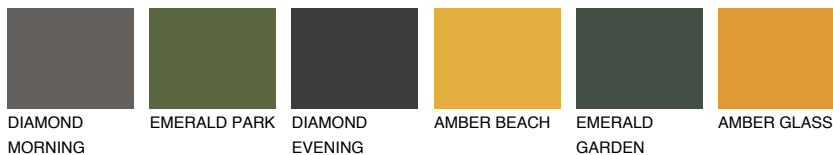

COLOUR DETAILS

NUBIA1 NA1

48% **TSR** 51%

Matching colours

COLOURS

INTENSE

For more information on plasters and paints, go to www.ceresit.it

*The presented colours refer to plasters and paints offered by Ceresit. Due to the use of digital techniques, the presented colours might not represent the original ones, thus they cannot be considered as a reliable colour presentation. We recommend checking the authentic colour samples.