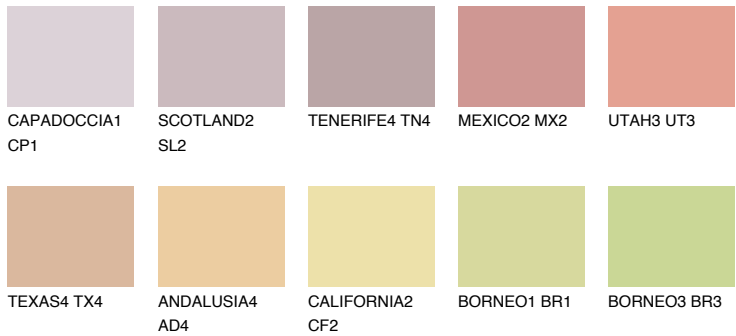

COLOUR DETAILS

NUBIA2 NA2

40% TSR 50%

Matching colours

COLOURS

INTENSE

For more information on plasters and paints, go to www.ceresit.it

*The presented colours refer to plasters and paints offered by Ceresit. Due to the use of digital techniques, the presented colours might not represent the original ones, thus they cannot be considered as a reliable colour presentation. We recommend checking the authentic colour samples.