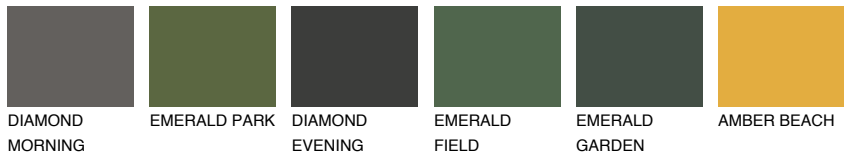

COLOUR DETAILS

NUBIA2 NA2

40% TSR 50%

Matching colours

COLOURS

INTENSE

For more information on plasters and paints, go to www.ceresit.it

*The presented colours refer to plasters and paints offered by Ceresit. Due to the use of digital techniques, the presented colours might not represent the original ones, thus they cannot be considered as a reliable colour presentation. We recommend checking the authentic colour samples.