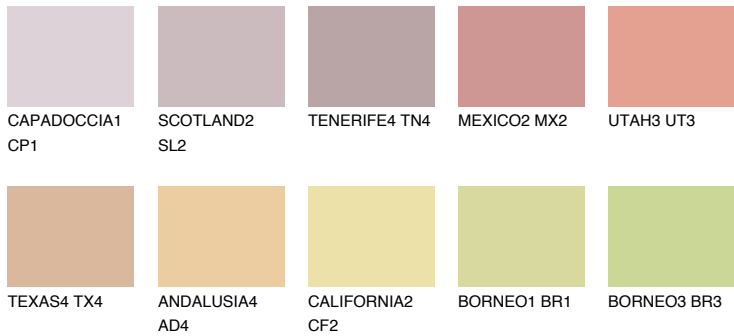

COLOUR DETAILS

NUBIA2 NA2

40% TSR 50%

Matching colours

COLOURS

INTENSE

For more information on plasters and paints, go to www.ceresit.it

*The presented colours refer to plasters and paints offered by Ceresit. Due to the use of digital techniques, the presented colours might not represent the original ones, thus they cannot be considered as a reliable colour presentation. We recommend checking the authentic colour samples.