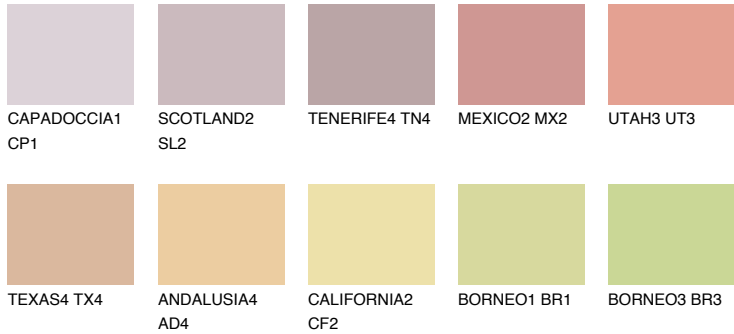

COLOUR DETAILS

NUBIA2 NA2

40% TSR 50%

Matching colours

COLOURS

INTENSE

For more information on plasters and paints, go to www.ceresit.it

*The presented colours refer to plasters and paints offered by Ceresit. Due to the use of digital techniques, the presented colours might not represent the original ones, thus they cannot be considered as a reliable colour presentation. We recommend checking the authentic colour samples.