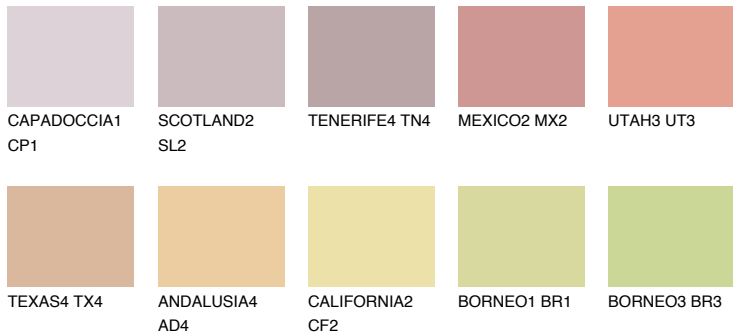

COLOUR DETAILS

NUBIA2 NA2

40% TSR 50%

Matching colours

COLOURS

INTENSE

For more information on plasters and paints, go to www.ceresit.it

*The presented colours refer to plasters and paints offered by Ceresit. Due to the use of digital techniques, the presented colours might not represent the original ones, thus they cannot be considered as a reliable colour presentation. We recommend checking the authentic colour samples.