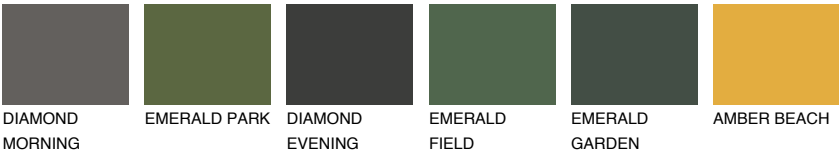

NUBIA2 NA2

40% **TSR** 50%

Matching colours

COLOURS

INTENSE

For more information on plasters and paints, go to www.ceresit.it

*The presented colours refer to plasters and paints offered by Ceresit. Due to the use of digital techniques, the presented colours might not represent the original ones, thus they cannot be considered as a reliable colour presentation. We recommend checking the authentic colour samples.