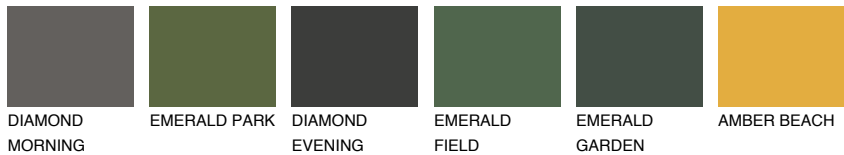

COLOUR DETAILS

NUBIA2 NA2

40% TSR 50%

Matching colours

COLOURS

INTENSE

For more information on plasters and paints, go to www.ceresit.it

*The presented colours refer to plasters and paints offered by Ceresit. Due to the use of digital techniques, the presented colours might not represent the original ones, thus they cannot be considered as a reliable colour presentation. We recommend checking the authentic colour samples.