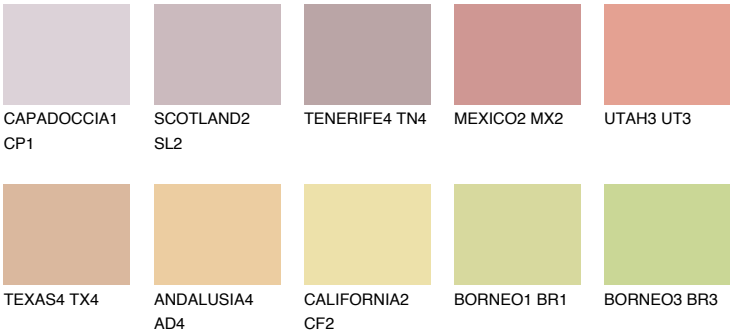

NUBIA2 NA2

40% **TSR** 50%

Matching colours

COLOURS

INTENSE

For more information on plasters and paints, go to www.ceresit.it

*The presented colours refer to plasters and paints offered by Ceresit. Due to the use of digital techniques, the presented colours might not represent the original ones, thus they cannot be considered as a reliable colour presentation. We recommend checking the authentic colour samples.