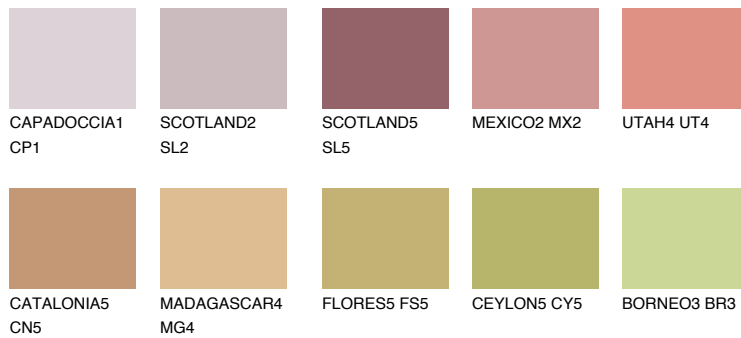

COLOUR DETAILS

NUBIA3 NA3

30% TSR 43%

Matching colours

COLOURS

INTENSE

For more information on plasters and paints, go to www.ceresit.it

*The presented colours refer to plasters and paints offered by Ceresit. Due to the use of digital techniques, the presented colours might not represent the original ones, thus they cannot be considered as a reliable colour presentation. We recommend checking the authentic colour samples.