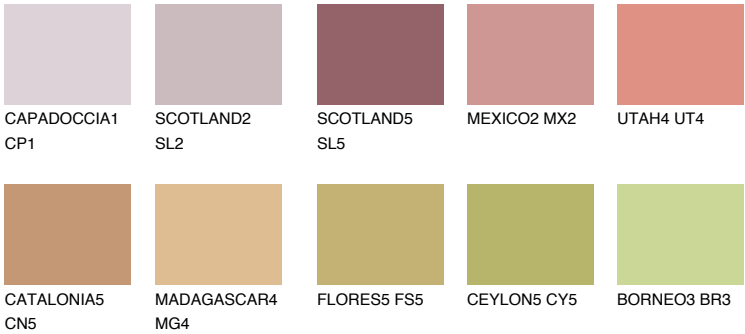

## NUBIA3 NA3

30% TSR 43%

### Matching colours

#### COLOURS

#### INTENSE

For more information on plasters and paints, go to [www.ceresit.it](http://www.ceresit.it)

\*The presented colours refer to plasters and paints offered by Ceresit. Due to the use of digital techniques, the presented colours might not represent the original ones, thus they cannot be considered as a reliable colour presentation. We recommend checking the authentic colour samples.