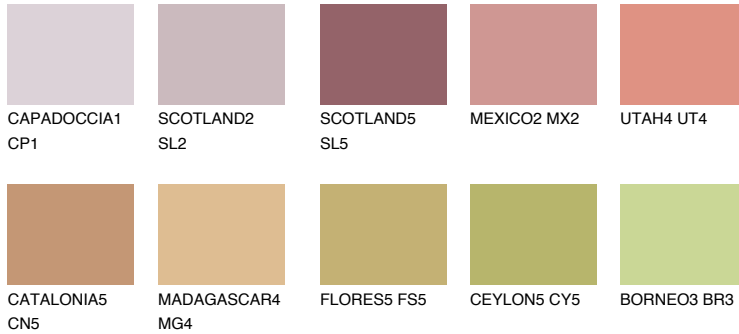

COLOUR DETAILS

NUBIA3 NA3

30% TSR 43%

Matching colours

COLOURS

INTENSE

For more information on plasters and paints, go to www.ceresit.it

*The presented colours refer to plasters and paints offered by Ceresit. Due to the use of digital techniques, the presented colours might not represent the original ones, thus they cannot be considered as a reliable colour presentation. We recommend checking the authentic colour samples.