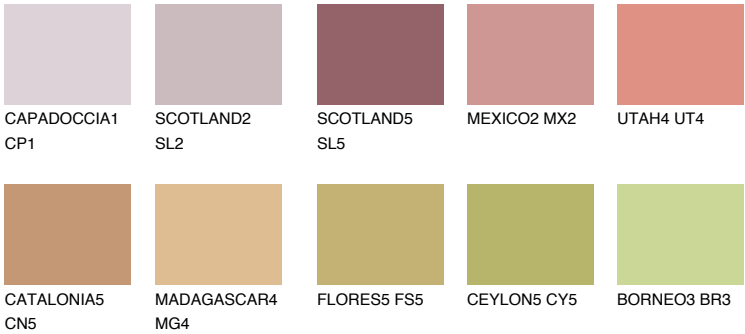

NUBIA3 NA3

30% **TSR** 43%

Matching colours

COLOURS

INTENSE

For more information on plasters and paints, go to www.ceresit.it

*The presented colours refer to plasters and paints offered by Ceresit. Due to the use of digital techniques, the presented colours might not represent the original ones, thus they cannot be considered as a reliable colour presentation. We recommend checking the authentic colour samples.