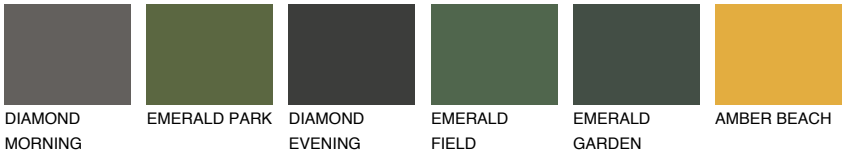

NUBIA3 NA3

30% **TSR** 43%

Matching colours

COLOURS

INTENSE

For more information on plasters and paints, go to www.ceresit.it

*The presented colours refer to plasters and paints offered by Ceresit. Due to the use of digital techniques, the presented colours might not represent the original ones, thus they cannot be considered as a reliable colour presentation. We recommend checking the authentic colour samples.