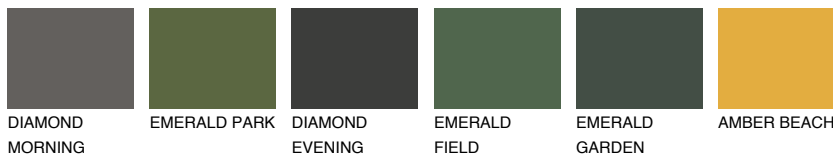

COLOUR DETAILS

NUBIA3 NA3

30% TSR 43%

Matching colours

COLOURS

INTENSE

For more information on plasters and paints, go to www.ceresit.it

*The presented colours refer to plasters and paints offered by Ceresit. Due to the use of digital techniques, the presented colours might not represent the original ones, thus they cannot be considered as a reliable colour presentation. We recommend checking the authentic colour samples.