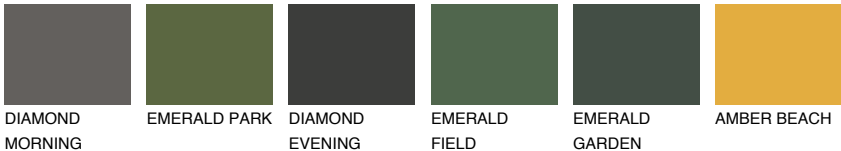

NUBIA3 NA3

30% **TSR** 43%

Matching colours

COLOURS

INTENSE

For more information on plasters and paints, go to www.ceresit.it

*The presented colours refer to plasters and paints offered by Ceresit. Due to the use of digital techniques, the presented colours might not represent the original ones, thus they cannot be considered as a reliable colour presentation. We recommend checking the authentic colour samples.