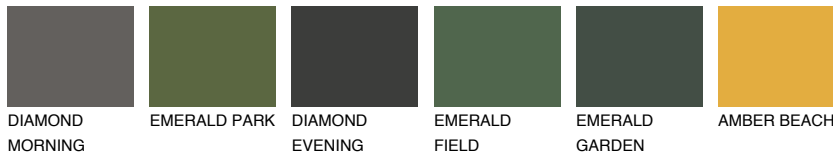

COLOUR DETAILS

NUBIA3 NA3

30% TSR 43%

Matching colours

COLOURS

INTENSE

For more information on plasters and paints, go to www.ceresit.it

*The presented colours refer to plasters and paints offered by Ceresit. Due to the use of digital techniques, the presented colours might not represent the original ones, thus they cannot be considered as a reliable colour presentation. We recommend checking the authentic colour samples.