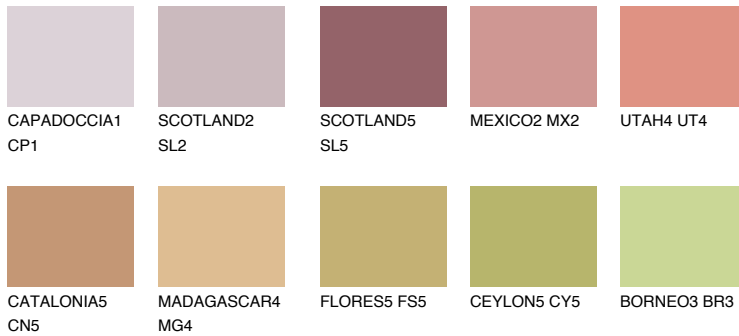

COLOUR DETAILS

NUBIA3 NA3

30% TSR 43%

Matching colours

COLOURS

INTENSE

For more information on plasters and paints, go to www.ceresit.it

*The presented colours refer to plasters and paints offered by Ceresit. Due to the use of digital techniques, the presented colours might not represent the original ones, thus they cannot be considered as a reliable colour presentation. We recommend checking the authentic colour samples.