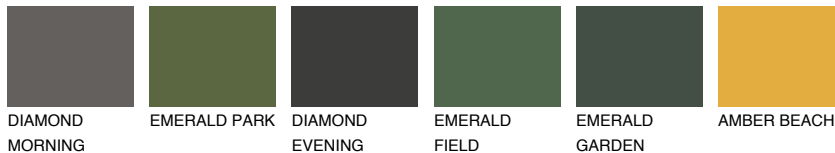

COLOUR DETAILS

NUBIA3 NA3

30% TSR 43%

Matching colours

COLOURS

INTENSE

For more information on plasters and paints, go to www.ceresit.it

*The presented colours refer to plasters and paints offered by Ceresit. Due to the use of digital techniques, the presented colours might not represent the original ones, thus they cannot be considered as a reliable colour presentation. We recommend checking the authentic colour samples.