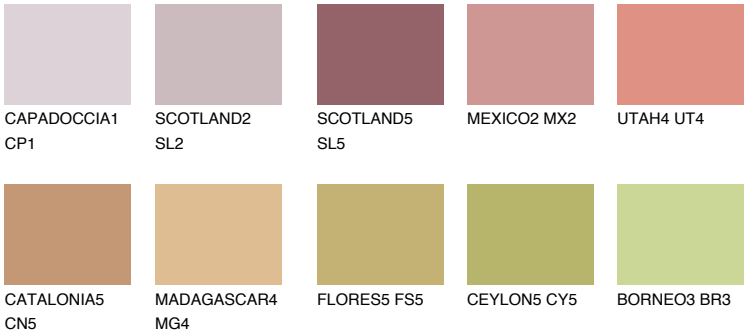

## NUBIA3 NA3

30% **TSR** 43%

### Matching colours

#### COLOURS

#### INTENSE

For more information on plasters and paints, go to [www.ceresit.it](http://www.ceresit.it)

\*The presented colours refer to plasters and paints offered by Ceresit. Due to the use of digital techniques, the presented colours might not represent the original ones, thus they cannot be considered as a reliable colour presentation. We recommend checking the authentic colour samples.