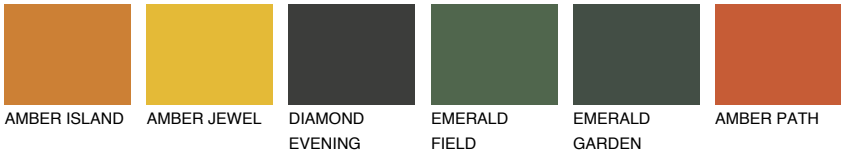

NUBIA4 NA4

☀ 25%   **TSR 45%**

Matching colours

COLOURS

INTENSE

For more information on plasters and paints, go to www.ceresit.it

*The presented colours refer to plasters and paints offered by Ceresit. Due to the use of digital techniques, the presented colours might not represent the original ones, thus they cannot be considered as a reliable colour presentation. We recommend checking the authentic colour samples.