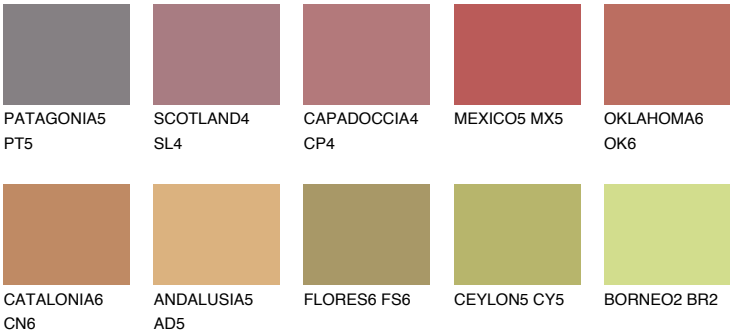

NUBIA4 NA4

☀ 25% **TSR 45%**

Matching colours

COLOURS

INTENSE

For more information on plasters and paints, go to www.ceresit.it

*The presented colours refer to plasters and paints offered by Ceresit. Due to the use of digital techniques, the presented colours might not represent the original ones, thus they cannot be considered as a reliable colour presentation. We recommend checking the authentic colour samples.