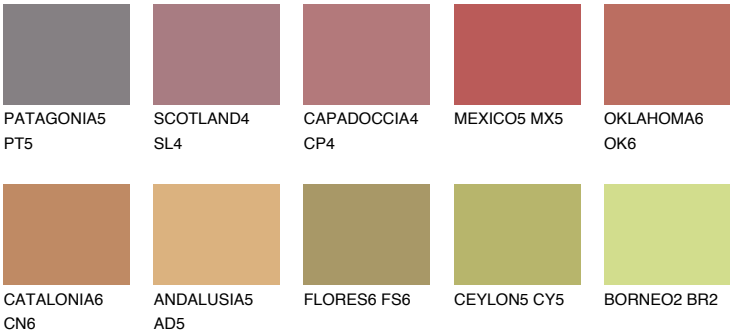

NUBIA4 NA4

25% **TSR** 45%

Matching colours

COLOURS

INTENSE

For more information on plasters and paints, go to www.ceresit.it

*The presented colours refer to plasters and paints offered by Ceresit. Due to the use of digital techniques, the presented colours might not represent the original ones, thus they cannot be considered as a reliable colour presentation. We recommend checking the authentic colour samples.