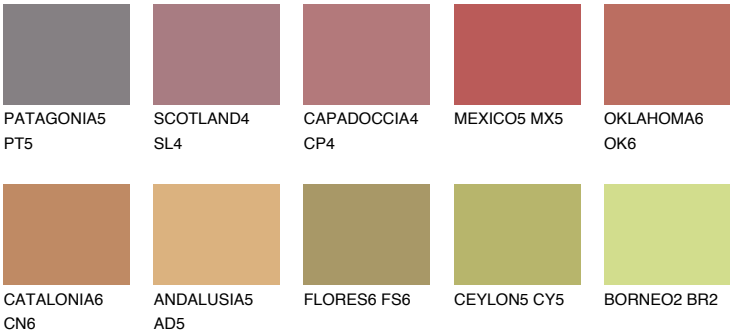

NUBIA4 NA4

☀️ 25% **TSR 45%**

Matching colours

COLOURS

INTENSE

For more information on plasters and paints, go to www.ceresit.it

*The presented colours refer to plasters and paints offered by Ceresit. Due to the use of digital techniques, the presented colours might not represent the original ones, thus they cannot be considered as a reliable colour presentation. We recommend checking the authentic colour samples.