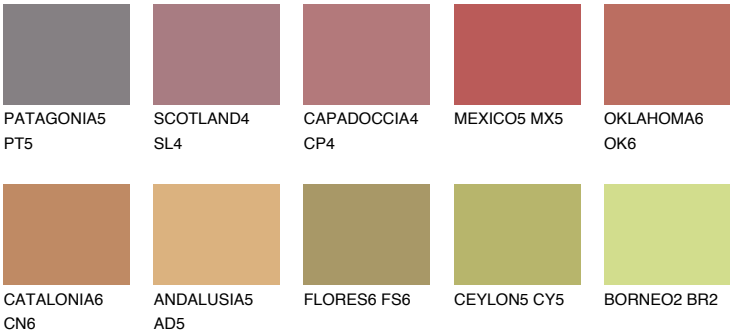

NUBIA4 NA4

☀ 25% **TSR** 45%

Matching colours

COLOURS

INTENSE

For more information on plasters and paints, go to www.ceresit.it

*The presented colours refer to plasters and paints offered by Ceresit. Due to the use of digital techniques, the presented colours might not represent the original ones, thus they cannot be considered as a reliable colour presentation. We recommend checking the authentic colour samples.