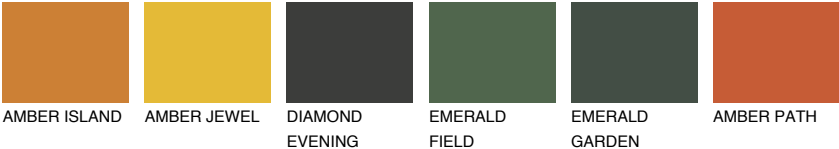

NUBIA4 NA4

☀ 25% **TSR 45%**

Matching colours

COLOURS

INTENSE

For more information on plasters and paints, go to www.ceresit.it

*The presented colours refer to plasters and paints offered by Ceresit. Due to the use of digital techniques, the presented colours might not represent the original ones, thus they cannot be considered as a reliable colour presentation. We recommend checking the authentic colour samples.