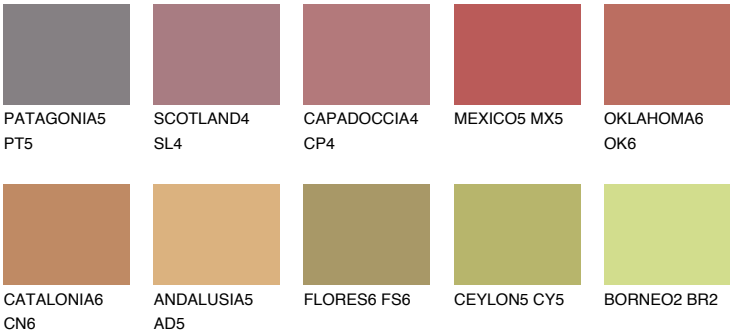

## NUBIA4 NA4

☀ 25%    **TSR 45%**

### Matching colours

#### COLOURS

#### INTENSE

For more information on plasters and paints, go to [www.ceresit.it](http://www.ceresit.it)

\*The presented colours refer to plasters and paints offered by Ceresit. Due to the use of digital techniques, the presented colours might not represent the original ones, thus they cannot be considered as a reliable colour presentation. We recommend checking the authentic colour samples.