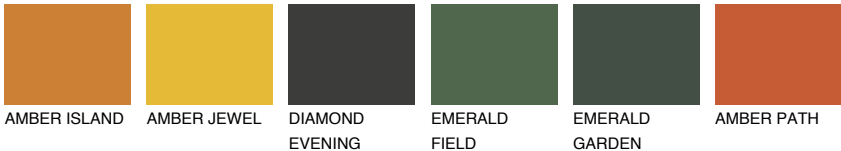

NUBIA4 NA4

☀ 25% **TSR 45%**

Matching colours

COLOURS

INTENSE

For more information on plasters and paints, go to www.ceresit.it

*The presented colours refer to plasters and paints offered by Ceresit. Due to the use of digital techniques, the presented colours might not represent the original ones, thus they cannot be considered as a reliable colour presentation. We recommend checking the authentic colour samples.