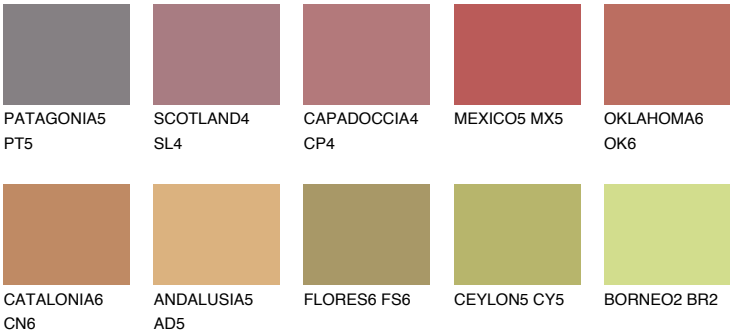

## NUBIA4 NA4

25% **TSR** 45%

### Matching colours

#### COLOURS

#### INTENSE

For more information on plasters and paints, go to [www.ceresit.it](http://www.ceresit.it)

\*The presented colours refer to plasters and paints offered by Ceresit. Due to the use of digital techniques, the presented colours might not represent the original ones, thus they cannot be considered as a reliable colour presentation. We recommend checking the authentic colour samples.