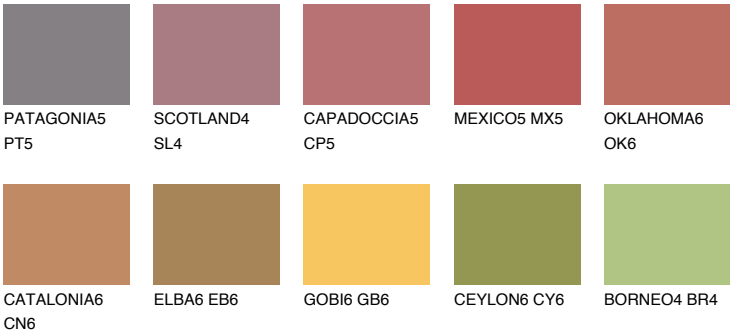

NUBIA5 NA5

☀ 22% **TSR 43%**

Matching colours

COLOURS

INTENSE

For more information on plasters and paints, go to www.ceresit.it

*The presented colours refer to plasters and paints offered by Ceresit. Due to the use of digital techniques, the presented colours might not represent the original ones, thus they cannot be considered as a reliable colour presentation. We recommend checking the authentic colour samples.