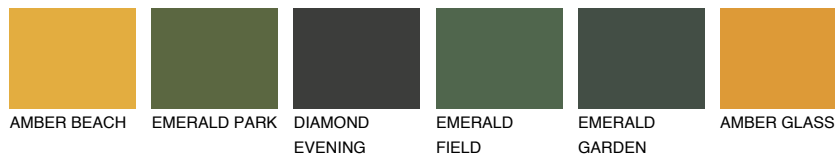

NUBIA5 NA5

22% **TSR** 43%

Matching colours

COLOURS

INTENSE

For more information on plasters and paints, go to
www.ceresit.it

*The presented colours refer to plasters and paints offered by Ceresit. Due to the use of digital techniques, the presented colours might not represent the original ones, thus they cannot be considered as a reliable colour presentation. We recommend checking the authentic colour samples.