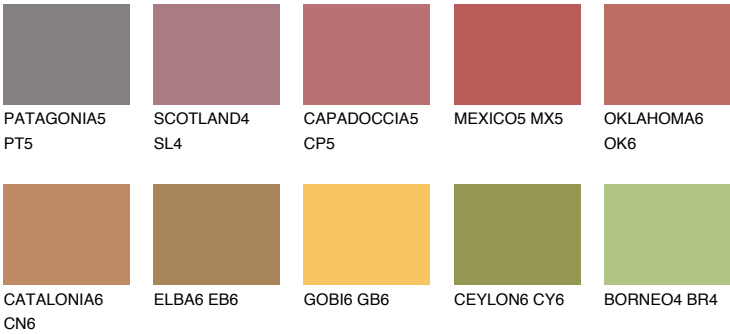

NUBIA5 NA5

☀️ 22% **TSR 43%**

Matching colours

COLOURS

INTENSE

For more information on plasters and paints, go to www.ceresit.it

*The presented colours refer to plasters and paints offered by Ceresit. Due to the use of digital techniques, the presented colours might not represent the original ones, thus they cannot be considered as a reliable colour presentation. We recommend checking the authentic colour samples.