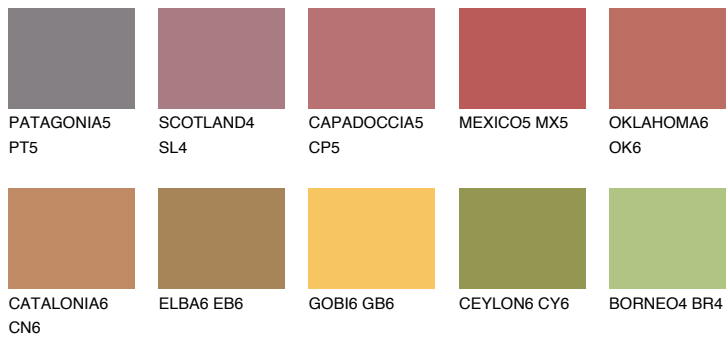

## NUBIA5 NA5

22% **TSR** 43%

### Matching colours

#### COLOURS

#### INTENSE

For more information on plasters and paints, go to  
[www.ceresit.it](http://www.ceresit.it)

\*The presented colours refer to plasters and paints offered by Ceresit. Due to the use of digital techniques, the presented colours might not represent the original ones, thus they cannot be considered as a reliable colour presentation. We recommend checking the authentic colour samples.