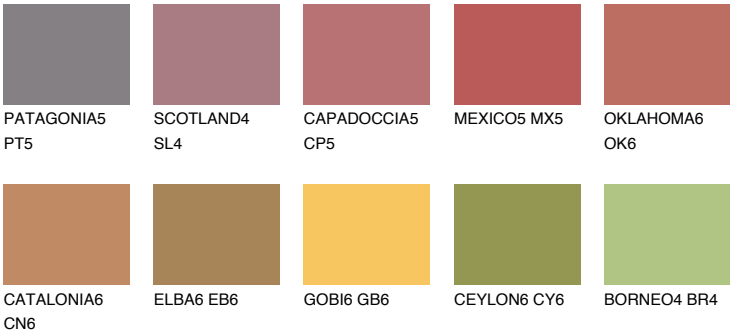

NUBIA5 NA5

☀ 22% **TSR** 43%

Matching colours

COLOURS

INTENSE

For more information on plasters and paints, go to www.ceresit.it

*The presented colours refer to plasters and paints offered by Ceresit. Due to the use of digital techniques, the presented colours might not represent the original ones, thus they cannot be considered as a reliable colour presentation. We recommend checking the authentic colour samples.