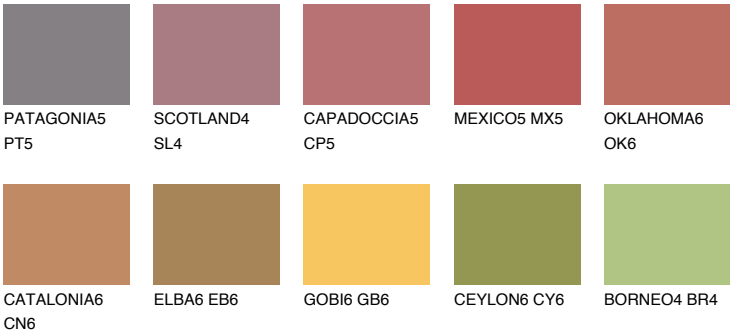

## NUBIA5 NA5

22% **TSR** 43%

### Matching colours

#### COLOURS

#### INTENSE

For more information on plasters and paints, go to [www.ceresit.it](http://www.ceresit.it)

\*The presented colours refer to plasters and paints offered by Ceresit. Due to the use of digital techniques, the presented colours might not represent the original ones, thus they cannot be considered as a reliable colour presentation. We recommend checking the authentic colour samples.