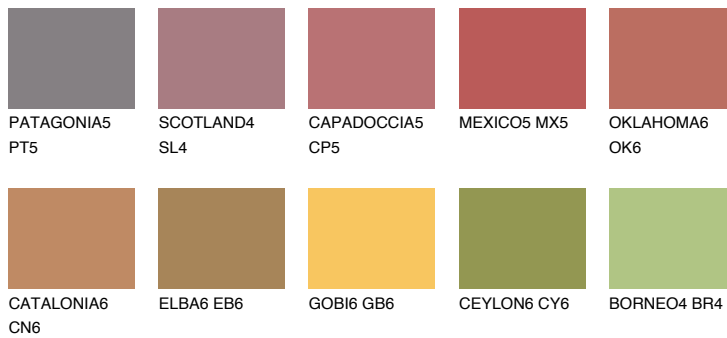

COLOUR DETAILS

NUBIA5 NA5

☀ 22% **TSR 43%**

Matching colours

COLOURS

INTENSE

For more information on plasters and paints, go to www.ceresit.it

*The presented colours refer to plasters and paints offered by Ceresit. Due to the use of digital techniques, the presented colours might not represent the original ones, thus they cannot be considered as a reliable colour presentation. We recommend checking the authentic colour samples.