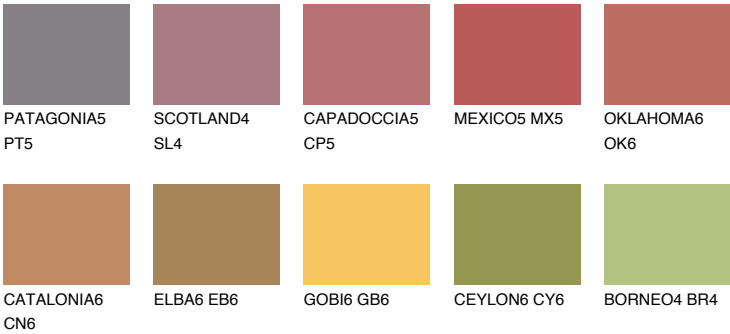

NUBIA5 NA5

22% **TSR** 43%

Matching colours

COLOURS

INTENSE

For more information on plasters and paints, go to www.ceresit.it

*The presented colours refer to plasters and paints offered by Ceresit. Due to the use of digital techniques, the presented colours might not represent the original ones, thus they cannot be considered as a reliable colour presentation. We recommend checking the authentic colour samples.