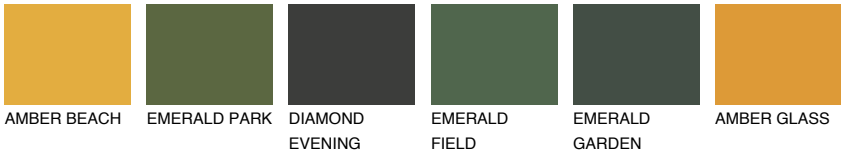

NUBIA5 NA5

22% **TSR** 43%

Matching colours

COLOURS

INTENSE

For more information on plasters and paints, go to www.ceresit.it

*The presented colours refer to plasters and paints offered by Ceresit. Due to the use of digital techniques, the presented colours might not represent the original ones, thus they cannot be considered as a reliable colour presentation. We recommend checking the authentic colour samples.