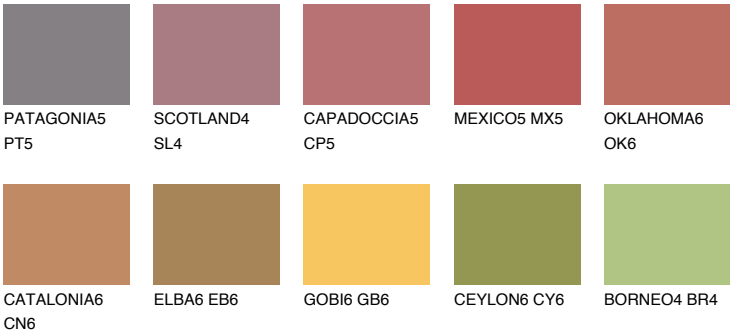

## NUBIA5 NA5

☀ 22%    **TSR** 43%

### Matching colours

#### COLOURS

#### INTENSE

For more information on plasters and paints, go to [www.ceresit.it](http://www.ceresit.it)

\*The presented colours refer to plasters and paints offered by Ceresit. Due to the use of digital techniques, the presented colours might not represent the original ones, thus they cannot be considered as a reliable colour presentation. We recommend checking the authentic colour samples.