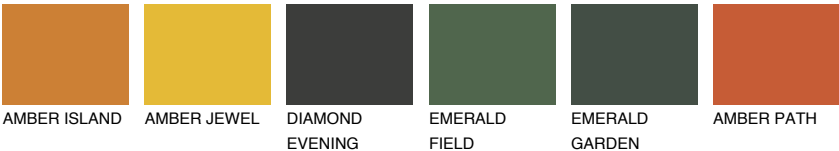

NUBIA6 NA6

☀️ 18% **TSR 42%**

Matching colours

COLOURS

INTENSE

For more information on plasters and paints, go to www.ceresit.it

*The presented colours refer to plasters and paints offered by Ceresit. Due to the use of digital techniques, the presented colours might not represent the original ones, thus they cannot be considered as a reliable colour presentation. We recommend checking the authentic colour samples.