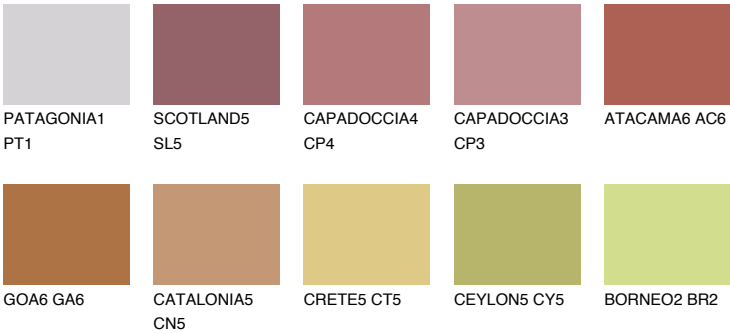

NUBIA6 NA6

☀️ 18% **TSR 42%**

Matching colours

COLOURS

INTENSE

For more information on plasters and paints, go to www.ceresit.it

*The presented colours refer to plasters and paints offered by Ceresit. Due to the use of digital techniques, the presented colours might not represent the original ones, thus they cannot be considered as a reliable colour presentation. We recommend checking the authentic colour samples.