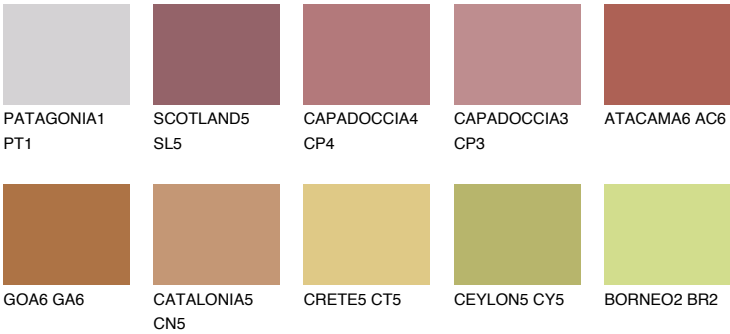

NUBIA6 NA6

☀ 18% **TSR 42%**

Matching colours

COLOURS

INTENSE

For more information on plasters and paints, go to www.ceresit.it

*The presented colours refer to plasters and paints offered by Ceresit. Due to the use of digital techniques, the presented colours might not represent the original ones, thus they cannot be considered as a reliable colour presentation. We recommend checking the authentic colour samples.