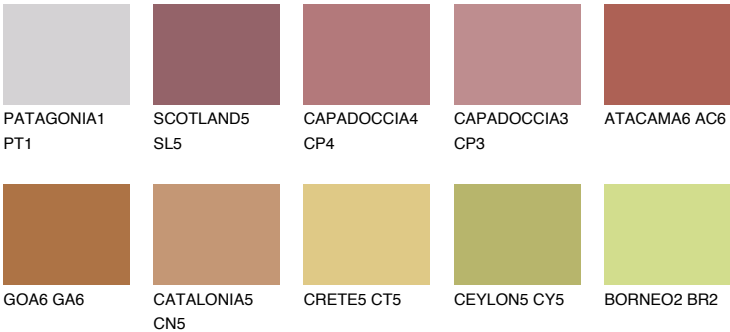

NUBIA6 NA6

18% **TSR** 42%

Matching colours

COLOURS

INTENSE

For more information on plasters and paints, go to www.ceresit.it

*The presented colours refer to plasters and paints offered by Ceresit. Due to the use of digital techniques, the presented colours might not represent the original ones, thus they cannot be considered as a reliable colour presentation. We recommend checking the authentic colour samples.