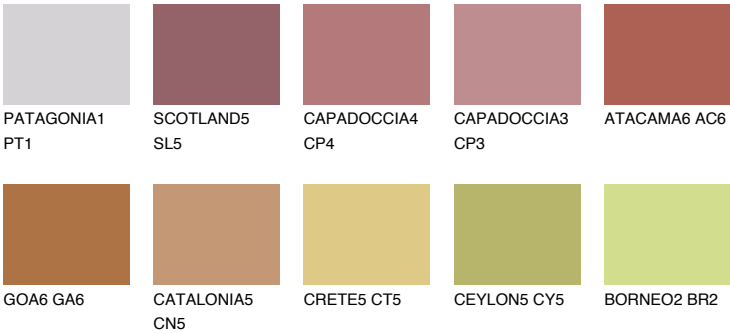

NUBIA6 NA6

18% **TSR** 42%

Matching colours

COLOURS

INTENSE

For more information on plasters and paints, go to www.ceresit.it

*The presented colours refer to plasters and paints offered by Ceresit. Due to the use of digital techniques, the presented colours might not represent the original ones, thus they cannot be considered as a reliable colour presentation. We recommend checking the authentic colour samples.