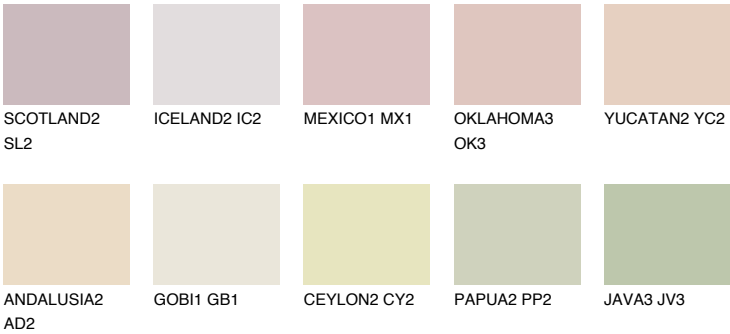

# COLOUR DETAILS

## CALABRIA1 CR1

64% TSR 63%

### Matching colours

#### COLOURS