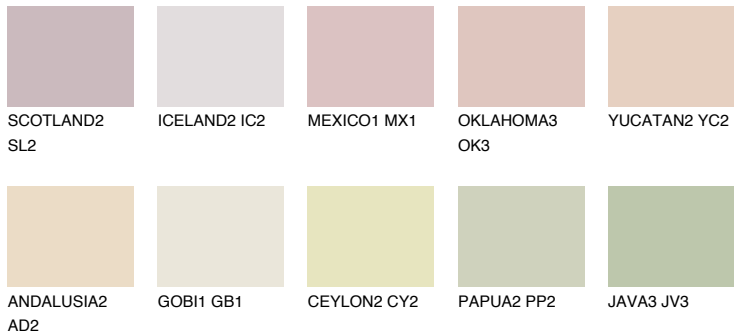

# COLOUR DETAILS

## CALABRIA1 CR1

64% TSR 63%

### Matching colours

#### COLOURS