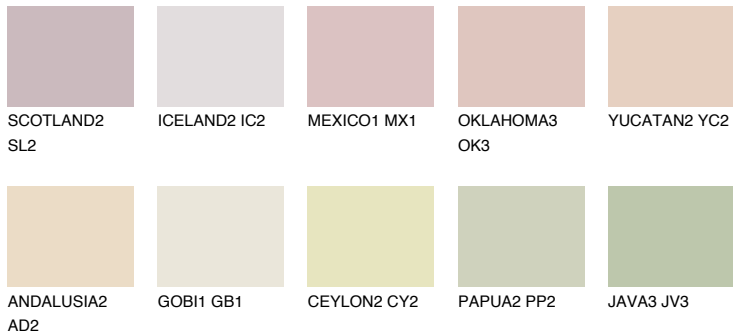

COLOUR DETAILS

CALABRIA1 CR1

64% TSR 63%

Matching colours

COLOURS

INTENSE

For more information on plasters and paints, go to www.ceresit.it

*The presented colours refer to plasters and paints offered by Ceresit. Due to the use of digital techniques, the presented colours might not represent the original ones, thus they cannot be considered as a reliable colour presentation. We recommend checking the authentic colour samples.