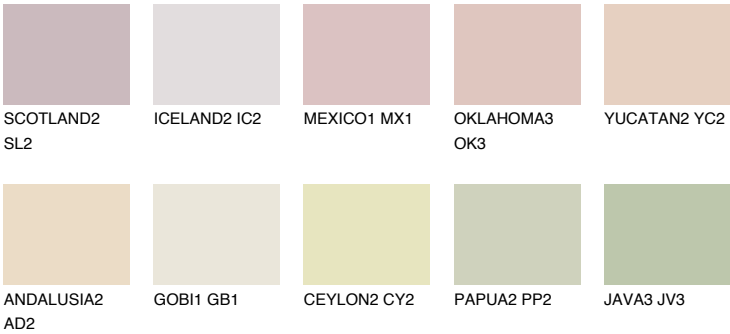

## CALABRIA1 CR1

64% TSR 63%

### Matching colours

#### COLOURS

#### INTENSE

For more information on plasters and paints, go to [www.ceresit.it](http://www.ceresit.it)

\*The presented colours refer to plasters and paints offered by Ceresit. Due to the use of digital techniques, the presented colours might not represent the original ones, thus they cannot be considered as a reliable colour presentation. We recommend checking the authentic colour samples.