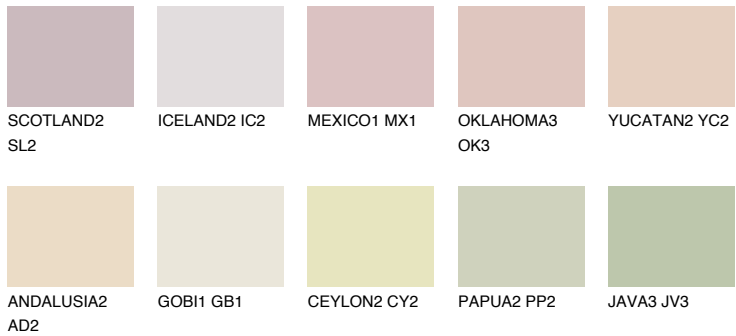

# COLOUR DETAILS

## CALABRIA1 CR1

64% TSR 63%

### Matching colours

#### COLOURS