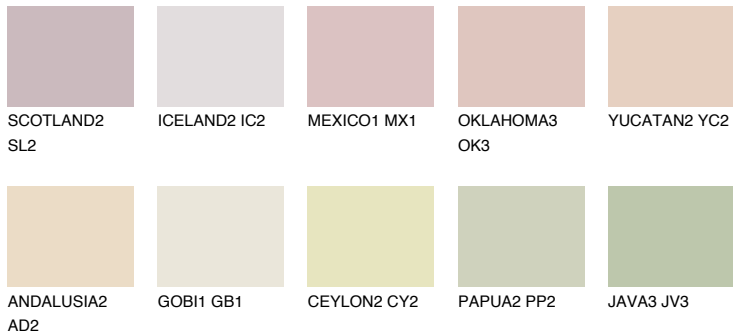

# COLOUR DETAILS

## CALABRIA1 CR1

64% TSR 63%

### Matching colours

#### COLOURS