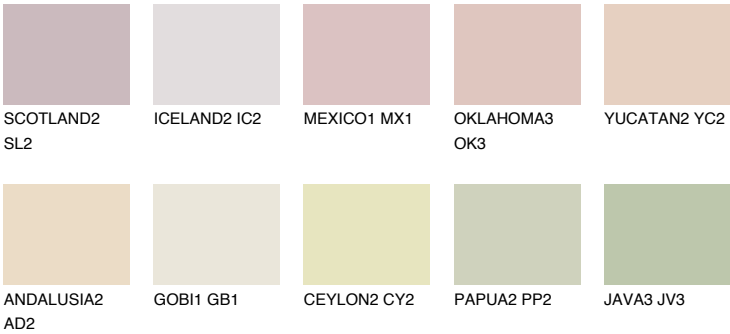

COLOUR DETAILS

CALABRIA1 CR1

64% TSR 63%

Matching colours

COLOURS

INTENSE

For more information on plasters and paints, go to www.ceresit.it

*The presented colours refer to plasters and paints offered by Ceresit. Due to the use of digital techniques, the presented colours might not represent the original ones, thus they cannot be considered as a reliable colour presentation. We recommend checking the authentic colour samples.