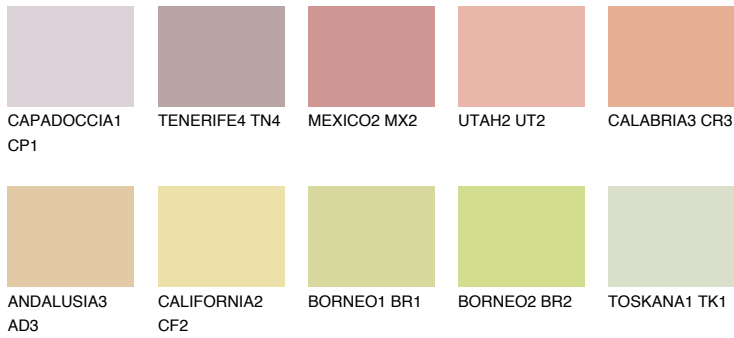

COLOUR DETAILS

CALABRIA2 CR2

59% TSR 66%

Matching colours

COLOURS

INTENSE

For more information on plasters and paints, go to www.ceresit.it

*The presented colours refer to plasters and paints offered by Ceresit. Due to the use of digital techniques, the presented colours might not represent the original ones, thus they cannot be considered as a reliable colour presentation. We recommend checking the authentic colour samples.