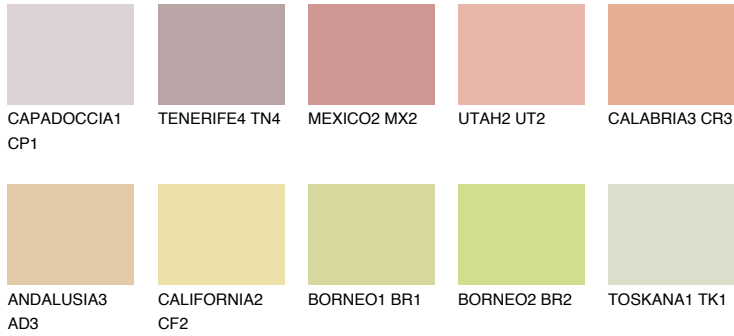

COLOUR DETAILS

CALABRIA2 CR2

59% TSR 66%

Matching colours

COLOURS

INTENSE

For more information on plasters and paints, go to www.ceresit.it

*The presented colours refer to plasters and paints offered by Ceresit. Due to the use of digital techniques, the presented colours might not represent the original ones, thus they cannot be considered as a reliable colour presentation. We recommend checking the authentic colour samples.