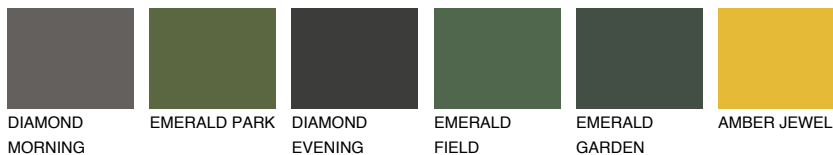

COLOUR DETAILS

CALABRIA2 CR2

59% TSR 66%

Matching colours

COLOURS

INTENSE

For more information on plasters and paints, go to www.ceresit.it

*The presented colours refer to plasters and paints offered by Ceresit. Due to the use of digital techniques, the presented colours might not represent the original ones, thus they cannot be considered as a reliable colour presentation. We recommend checking the authentic colour samples.