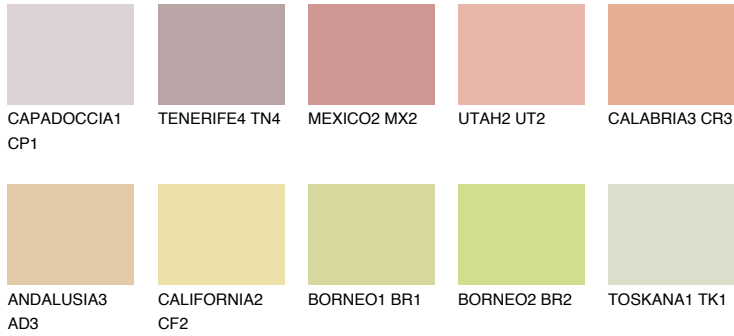

# COLOUR DETAILS

## CALABRIA2 CR2

59% TSR 66%

### Matching colours

#### COLOURS