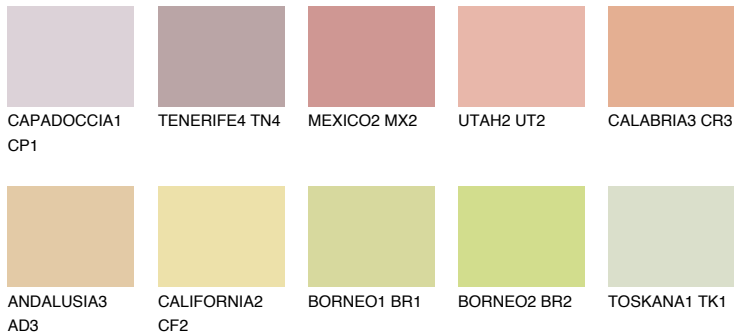

# COLOUR DETAILS

## CALABRIA2 CR2

59% TSR 66%

### Matching colours

#### COLOURS