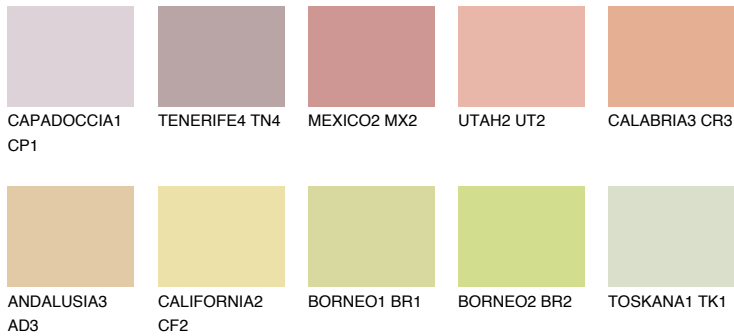

COLOUR DETAILS

CALABRIA2 CR2

59% TSR 66%

Matching colours

COLOURS

INTENSE

For more information on plasters and paints, go to www.ceresit.it

*The presented colours refer to plasters and paints offered by Ceresit. Due to the use of digital techniques, the presented colours might not represent the original ones, thus they cannot be considered as a reliable colour presentation. We recommend checking the authentic colour samples.