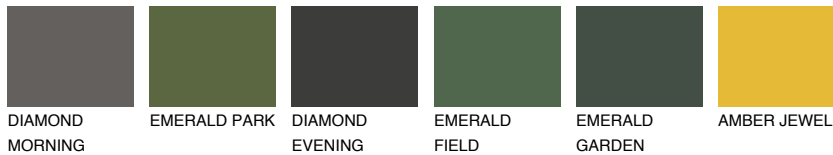

COLOUR DETAILS

CALABRIA2 CR2

59% TSR 66%

Matching colours

COLOURS

INTENSE

For more information on plasters and paints, go to www.ceresit.it

*The presented colours refer to plasters and paints offered by Ceresit. Due to the use of digital techniques, the presented colours might not represent the original ones, thus they cannot be considered as a reliable colour presentation. We recommend checking the authentic colour samples.