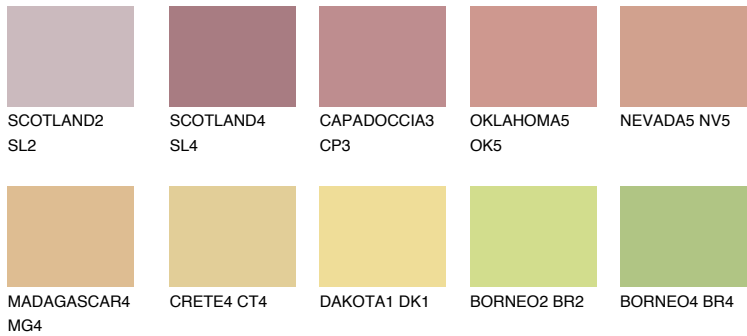

# COLOUR DETAILS

## CALABRIA3 CR3

49% TSR 60%

### Matching colours

#### COLOURS