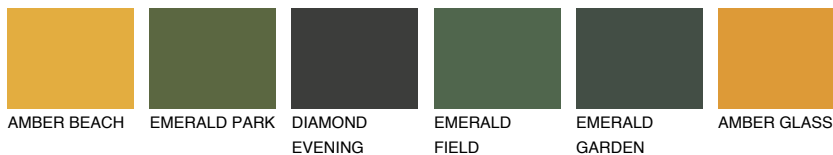

COLOUR DETAILS

CALABRIA3 CR3

49% TSR 60%

Matching colours

COLOURS

INTENSE

For more information on plasters and paints, go to www.ceresit.it

*The presented colours refer to plasters and paints offered by Ceresit. Due to the use of digital techniques, the presented colours might not represent the original ones, thus they cannot be considered as a reliable colour presentation. We recommend checking the authentic colour samples.