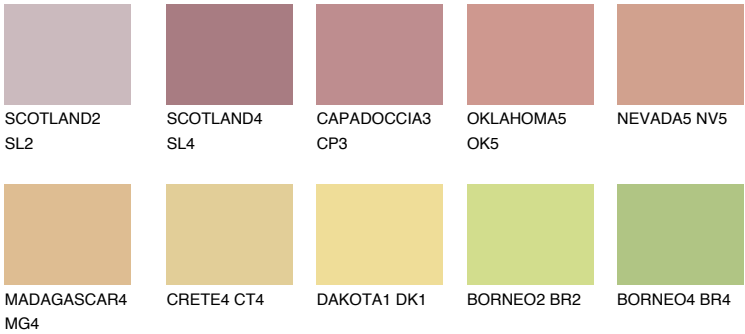

COLOUR DETAILS

CALABRIA3 CR3

49% TSR 60%

Matching colours

COLOURS

INTENSE

For more information on plasters and paints, go to www.ceresit.it

*The presented colours refer to plasters and paints offered by Ceresit. Due to the use of digital techniques, the presented colours might not represent the original ones, thus they cannot be considered as a reliable colour presentation. We recommend checking the authentic colour samples.