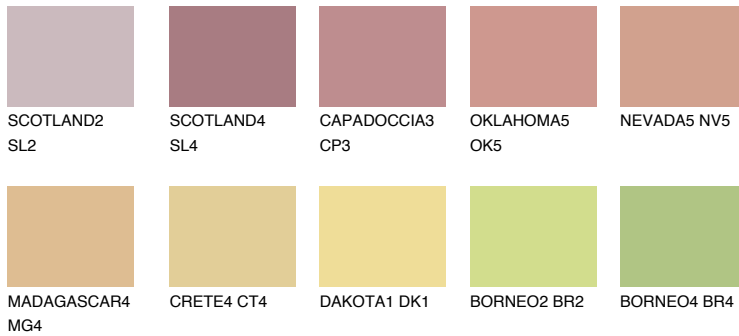

# COLOUR DETAILS

## CALABRIA3 CR3

49% TSR 60%

### Matching colours

#### COLOURS