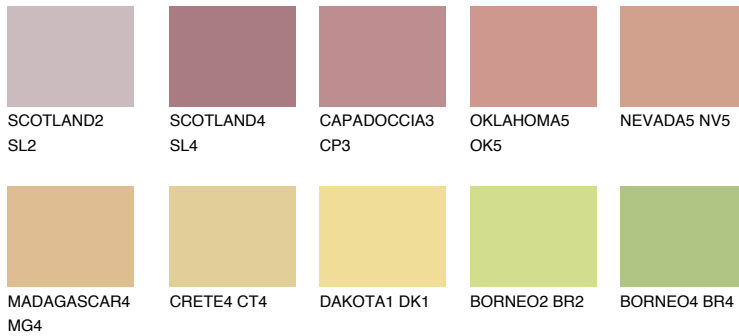

COLOUR DETAILS

CALABRIA3 CR3

49% TSR 60%

Matching colours

COLOURS

INTENSE

For more information on plasters and paints, go to www.ceresit.it

*The presented colours refer to plasters and paints offered by Ceresit. Due to the use of digital techniques, the presented colours might not represent the original ones, thus they cannot be considered as a reliable colour presentation. We recommend checking the authentic colour samples.