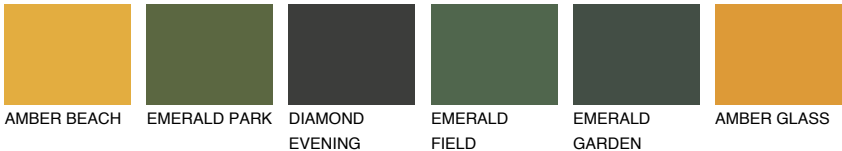

COLOUR DETAILS

CALABRIA3 CR3

49% TSR 60%

Matching colours

COLOURS

INTENSE

For more information on plasters and paints, go to www.ceresit.it

*The presented colours refer to plasters and paints offered by Ceresit. Due to the use of digital techniques, the presented colours might not represent the original ones, thus they cannot be considered as a reliable colour presentation. We recommend checking the authentic colour samples.