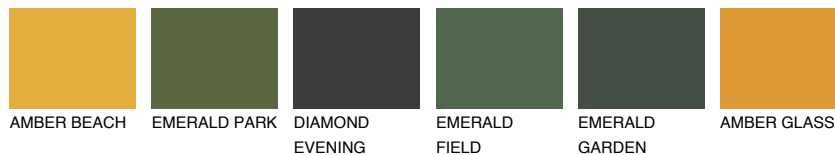

COLOUR DETAILS

CALABRIA3 CR3

49% TSR 60%

Matching colours

COLOURS

INTENSE

For more information on plasters and paints, go to www.ceresit.it

*The presented colours refer to plasters and paints offered by Ceresit. Due to the use of digital techniques, the presented colours might not represent the original ones, thus they cannot be considered as a reliable colour presentation. We recommend checking the authentic colour samples.