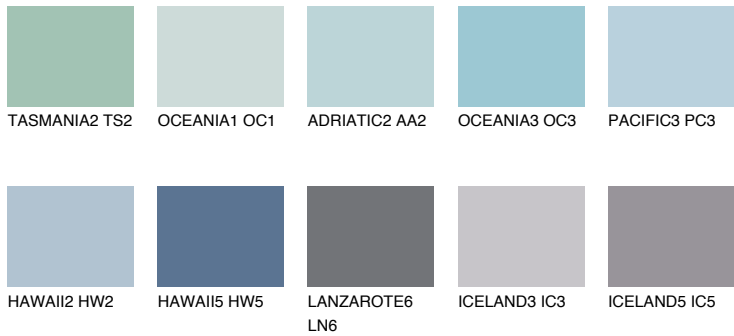

COLOUR DETAILS

PACIFIC4 PC4

55% TSR 61%

Matching colours

COLOURS

INTENSE

For more information on plasters and paints, go to www.ceresit.it

*The presented colours refer to plasters and paints offered by Ceresit. Due to the use of digital techniques, the presented colours might not represent the original ones, thus they cannot be considered as a reliable colour presentation. We recommend checking the authentic colour samples.