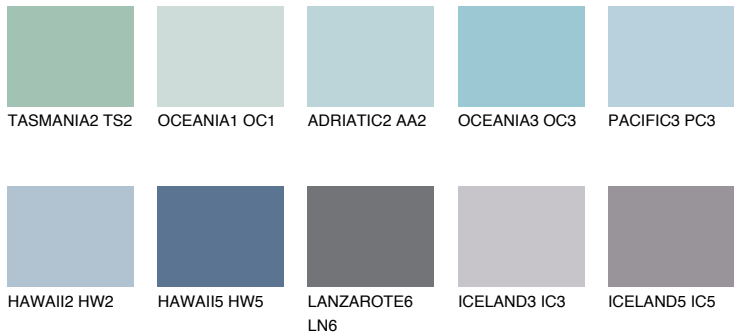

# COLOUR DETAILS

## PACIFIC4 PC4

55% TSR 61%

### Matching colours

#### COLOURS