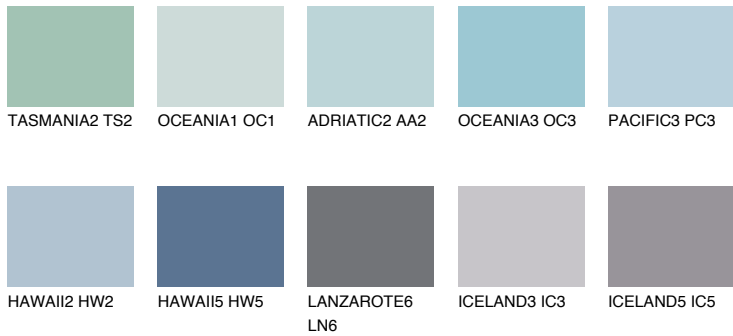

# COLOUR DETAILS

## PACIFIC4 PC4

55% TSR 61%

### Matching colours

#### COLOURS