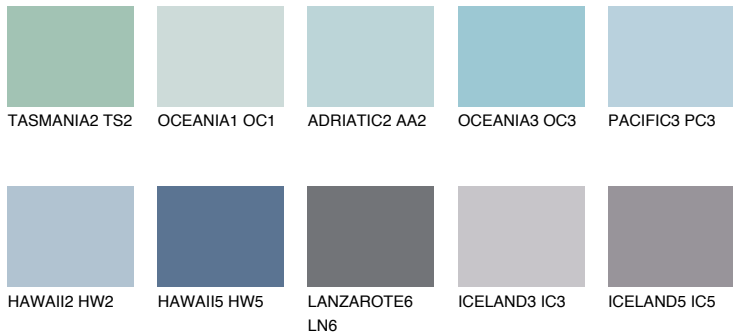

COLOUR DETAILS

PACIFIC4 PC4

55% TSR 61%

Matching colours

COLOURS

INTENSE

For more information on plasters and paints, go to www.ceresit.it

*The presented colours refer to plasters and paints offered by Ceresit. Due to the use of digital techniques, the presented colours might not represent the original ones, thus they cannot be considered as a reliable colour presentation. We recommend checking the authentic colour samples.