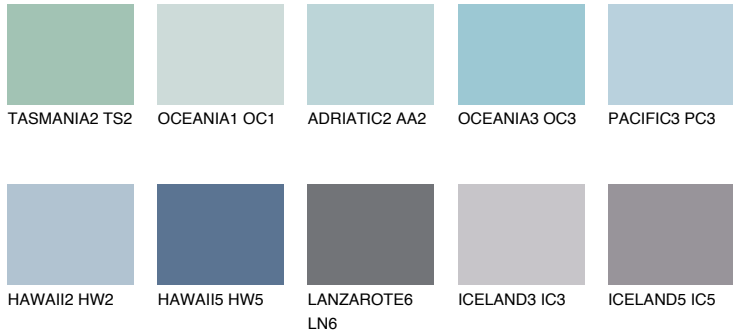

COLOUR DETAILS

PACIFIC4 PC4

55% TSR 61%

Matching colours

COLOURS

INTENSE

For more information on plasters and paints, go to www.ceresit.it

*The presented colours refer to plasters and paints offered by Ceresit. Due to the use of digital techniques, the presented colours might not represent the original ones, thus they cannot be considered as a reliable colour presentation. We recommend checking the authentic colour samples.