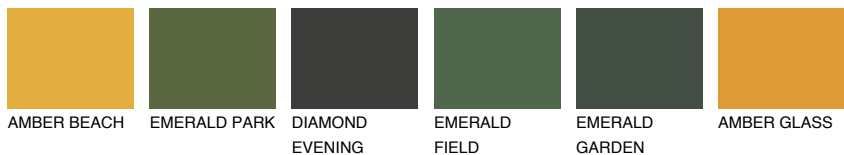

COLOUR DETAILS

CALABRIA4 CR4

44% TSR 58%

Matching colours

COLOURS

INTENSE

For more information on plasters and paints, go to www.ceresit.it

*The presented colours refer to plasters and paints offered by Ceresit. Due to the use of digital techniques, the presented colours might not represent the original ones, thus they cannot be considered as a reliable colour presentation. We recommend checking the authentic colour samples.