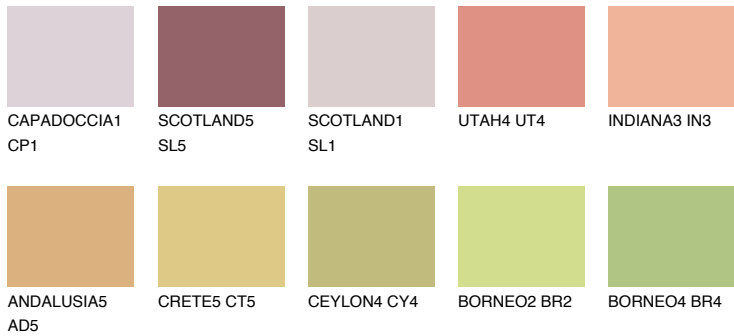

COLOUR DETAILS

CALABRIA4 CR4

44% TSR 58%

Matching colours

COLOURS

INTENSE

For more information on plasters and paints, go to www.ceresit.it

*The presented colours refer to plasters and paints offered by Ceresit. Due to the use of digital techniques, the presented colours might not represent the original ones, thus they cannot be considered as a reliable colour presentation. We recommend checking the authentic colour samples.