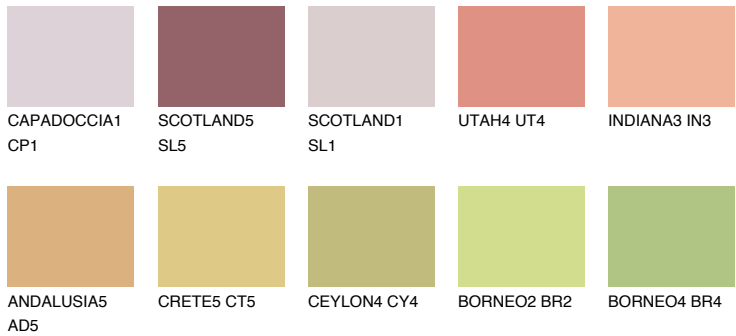

COLOUR DETAILS

CALABRIA4 CR4

44% TSR 58%

Matching colours

COLOURS

INTENSE

For more information on plasters and paints, go to www.ceresit.it

*The presented colours refer to plasters and paints offered by Ceresit. Due to the use of digital techniques, the presented colours might not represent the original ones, thus they cannot be considered as a reliable colour presentation. We recommend checking the authentic colour samples.