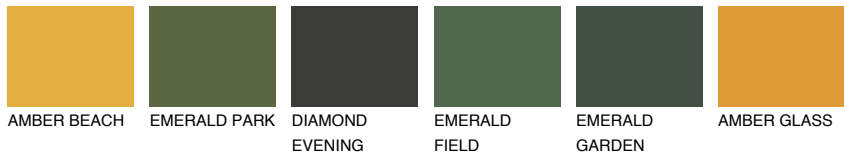

COLOUR DETAILS

CALABRIA4 CR4

44% TSR 58%

Matching colours

COLOURS

INTENSE

For more information on plasters and paints, go to www.ceresit.it

*The presented colours refer to plasters and paints offered by Ceresit. Due to the use of digital techniques, the presented colours might not represent the original ones, thus they cannot be considered as a reliable colour presentation. We recommend checking the authentic colour samples.