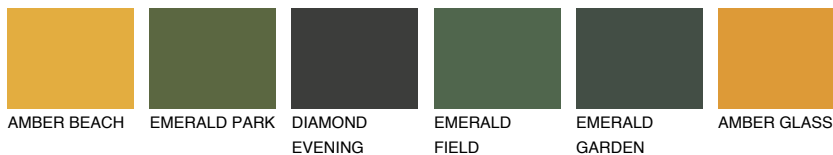

COLOUR DETAILS

CALABRIA5 CR5

38% TSR 51%

Matching colours

COLOURS

INTENSE

For more information on plasters and paints, go to www.ceresit.it

*The presented colours refer to plasters and paints offered by Ceresit. Due to the use of digital techniques, the presented colours might not represent the original ones, thus they cannot be considered as a reliable colour presentation. We recommend checking the authentic colour samples.