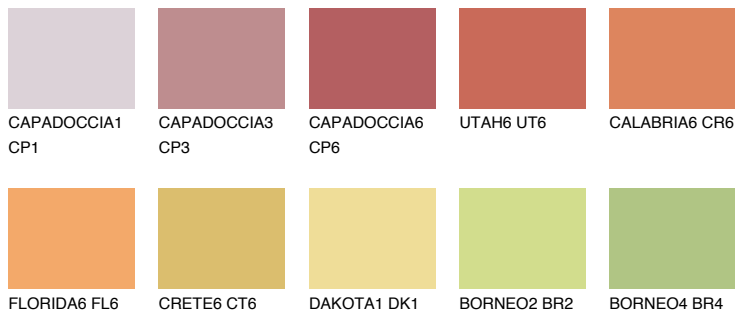

# COLOUR DETAILS

## CALABRIA5 CR5

38% TSR 51%

### Matching colours

#### COLOURS