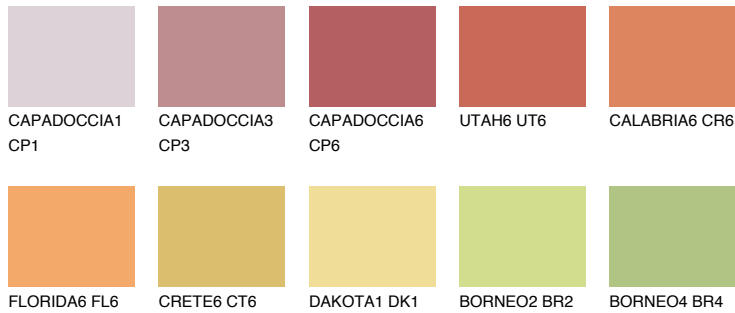

COLOUR DETAILS

CALABRIA5 CR5

38% TSR 51%

Matching colours

COLOURS

INTENSE

For more information on plasters and paints, go to www.ceresit.it

*The presented colours refer to plasters and paints offered by Ceresit. Due to the use of digital techniques, the presented colours might not represent the original ones, thus they cannot be considered as a reliable colour presentation. We recommend checking the authentic colour samples.