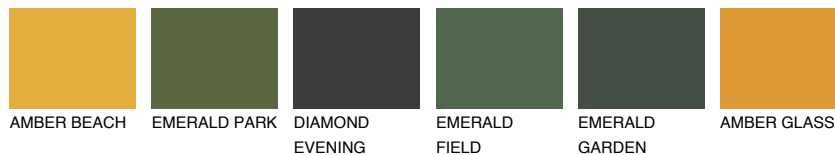

COLOUR DETAILS

CALABRIA5 CR5

38% TSR 51%

Matching colours

COLOURS

INTENSE

For more information on plasters and paints, go to www.ceresit.it

*The presented colours refer to plasters and paints offered by Ceresit. Due to the use of digital techniques, the presented colours might not represent the original ones, thus they cannot be considered as a reliable colour presentation. We recommend checking the authentic colour samples.