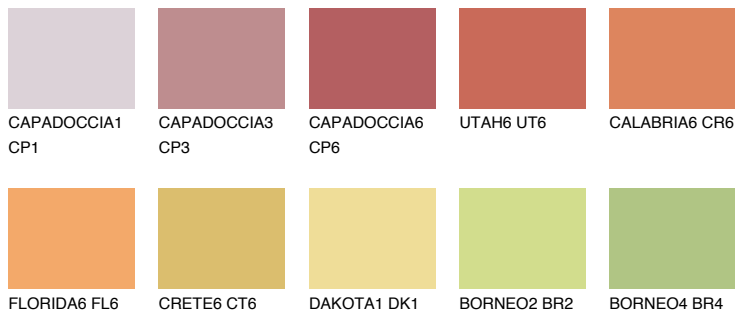

COLOUR DETAILS

CALABRIA5 CR5

38% TSR 51%

Matching colours

COLOURS

INTENSE

For more information on plasters and paints, go to www.ceresit.it

*The presented colours refer to plasters and paints offered by Ceresit. Due to the use of digital techniques, the presented colours might not represent the original ones, thus they cannot be considered as a reliable colour presentation. We recommend checking the authentic colour samples.