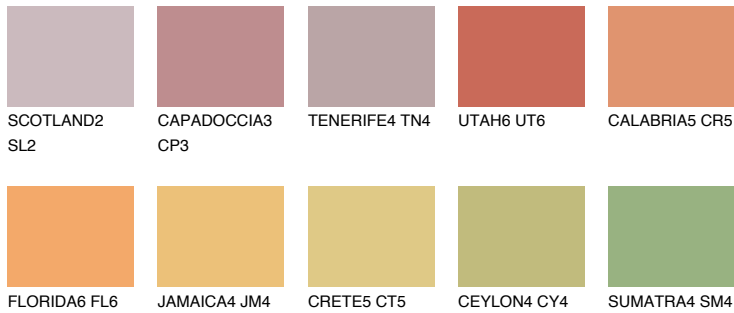

COLOUR DETAILS

CALABRIA6 CR6

33% TSR 50%

Matching colours

COLOURS

INTENSE

For more information on plasters and paints, go to www.ceresit.it

*The presented colours refer to plasters and paints offered by Ceresit. Due to the use of digital techniques, the presented colours might not represent the original ones, thus they cannot be considered as a reliable colour presentation. We recommend checking the authentic colour samples.