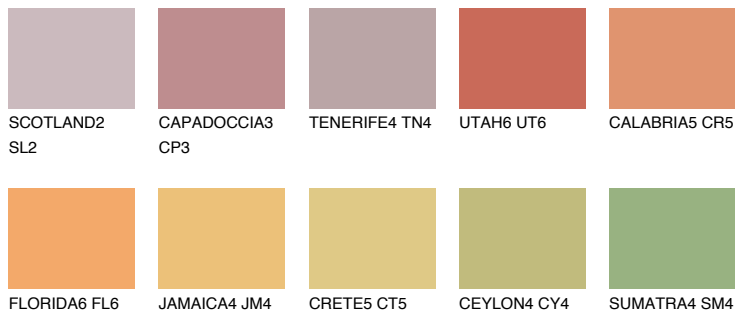

# COLOUR DETAILS

## CALABRIA6 CR6

33% TSR 50%

### Matching colours

#### COLOURS