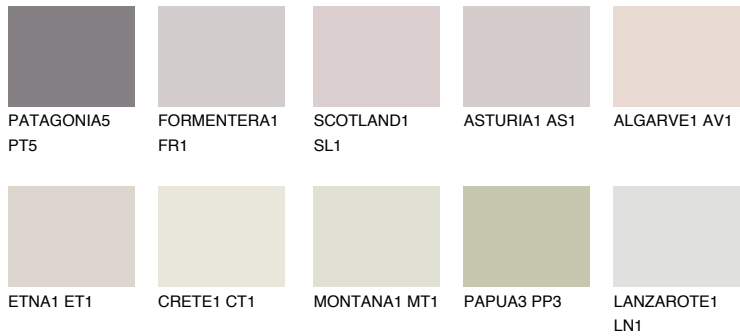

COLOUR DETAILS

UMBRIA1 UM1

69% **TSR** 71%

Matching colours

COLOURS

INTENSE

For more information on plasters and paints, go to www.ceresit.it

*The presented colours refer to plasters and paints offered by Ceresit. Due to the use of digital techniques, the presented colours might not represent the original ones, thus they cannot be considered as a reliable colour presentation. We recommend checking the authentic colour samples.