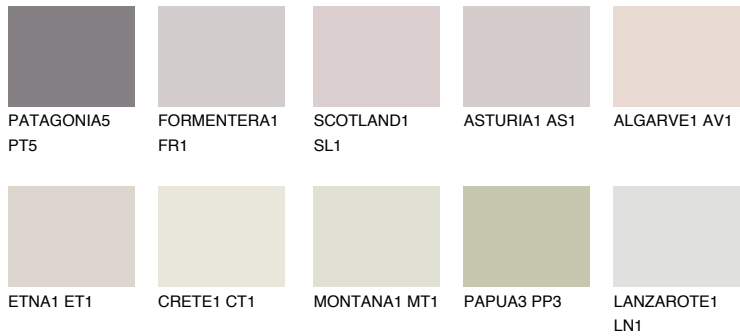

COLOUR DETAILS

UMBRIA1 UM1

69% TSR 71%

Matching colours

COLOURS

INTENSE

For more information on plasters and paints, go to www.ceresit.it

*The presented colours refer to plasters and paints offered by Ceresit. Due to the use of digital techniques, the presented colours might not represent the original ones, thus they cannot be considered as a reliable colour presentation. We recommend checking the authentic colour samples.