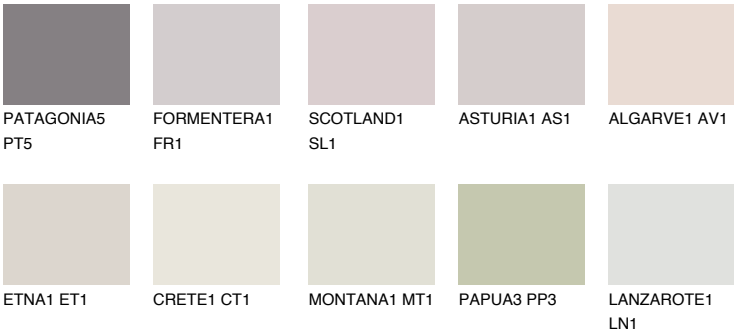

UMBRIA1 UM1

69% **TSR** 71%

Matching colours

COLOURS

INTENSE

For more information on plasters and paints, go to www.ceresit.it

*The presented colours refer to plasters and paints offered by Ceresit. Due to the use of digital techniques, the presented colours might not represent the original ones, thus they cannot be considered as a reliable colour presentation. We recommend checking the authentic colour samples.