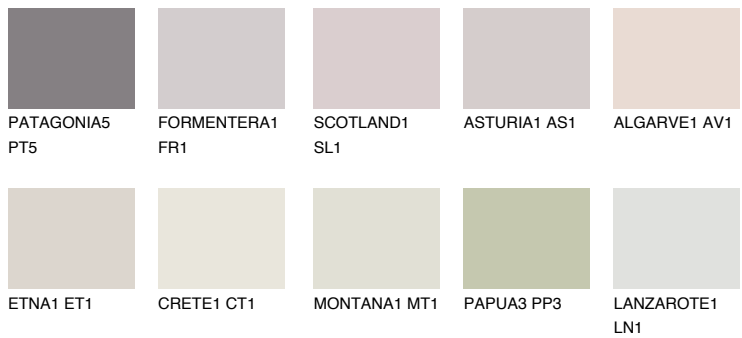

# COLOUR DETAILS

### Matching colours

#### COLOURS

#### INTENSE

For more information on plasters and paints, go to [www.ceresit.it](http://www.ceresit.it)

\*The presented colours refer to plasters and paints offered by Ceresit. Due to the use of digital techniques, the presented colours might not represent the original ones, thus they cannot be considered as a reliable colour presentation. We recommend checking the authentic colour samples.