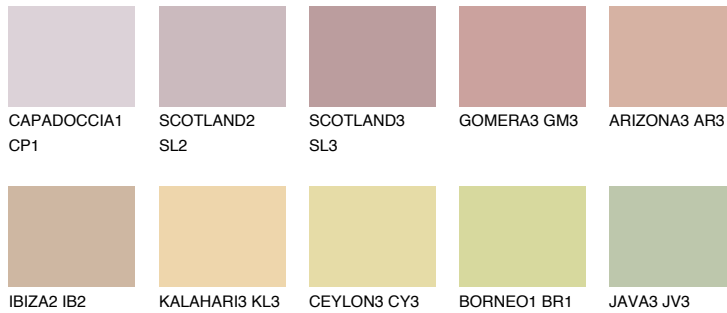

COLOUR DETAILS

UMBRIA2 UM2

48% TSR 58%

Matching colours

COLOURS

INTENSE

For more information on plasters and paints, go to www.ceresit.it

*The presented colours refer to plasters and paints offered by Ceresit. Due to the use of digital techniques, the presented colours might not represent the original ones, thus they cannot be considered as a reliable colour presentation. We recommend checking the authentic colour samples.