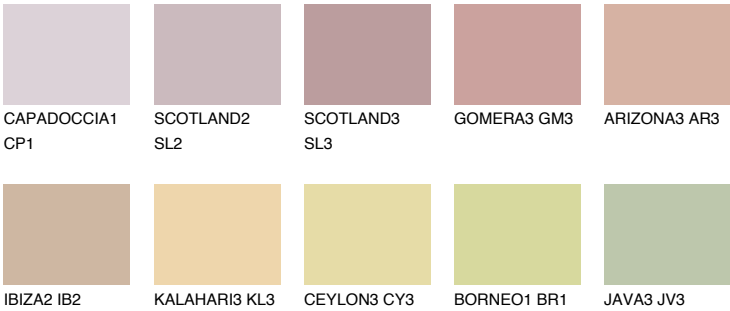

UMBRIA2 UM2

48% **TSR** 58%

Matching colours

COLOURS

INTENSE

For more information on plasters and paints, go to www.ceresit.it

*The presented colours refer to plasters and paints offered by Ceresit. Due to the use of digital techniques, the presented colours might not represent the original ones, thus they cannot be considered as a reliable colour presentation. We recommend checking the authentic colour samples.