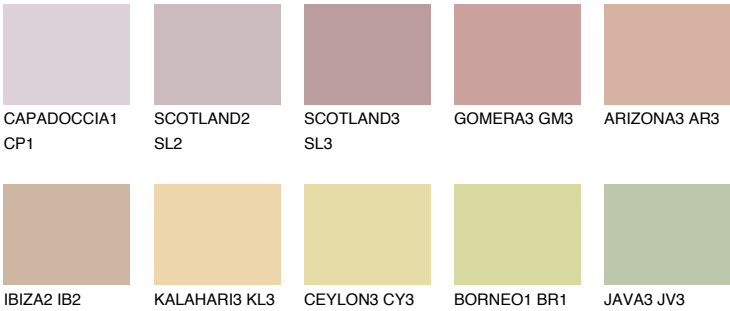

UMBRIA2 UM2

48% TSR 58%

Matching colours

COLOURS

INTENSE

For more information on plasters and paints, go to www.ceresit.it

*The presented colours refer to plasters and paints offered by Ceresit. Due to the use of digital techniques, the presented colours might not represent the original ones, thus they cannot be considered as a reliable colour presentation. We recommend checking the authentic colour samples.