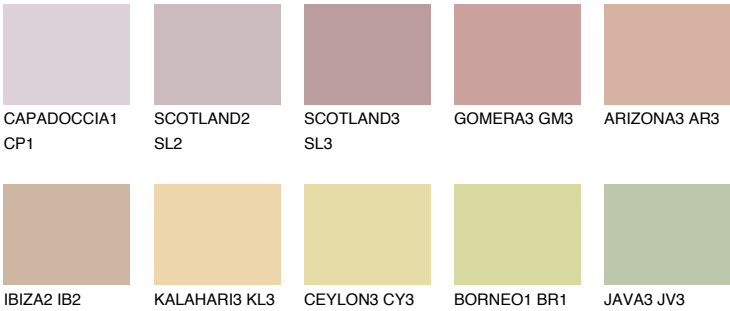

## UMBRIA2 UM2

48% TSR 58%

### Matching colours

#### COLOURS

#### INTENSE

For more information on plasters and paints, go to [www.ceresit.it](http://www.ceresit.it)

\*The presented colours refer to plasters and paints offered by Ceresit. Due to the use of digital techniques, the presented colours might not represent the original ones, thus they cannot be considered as a reliable colour presentation. We recommend checking the authentic colour samples.