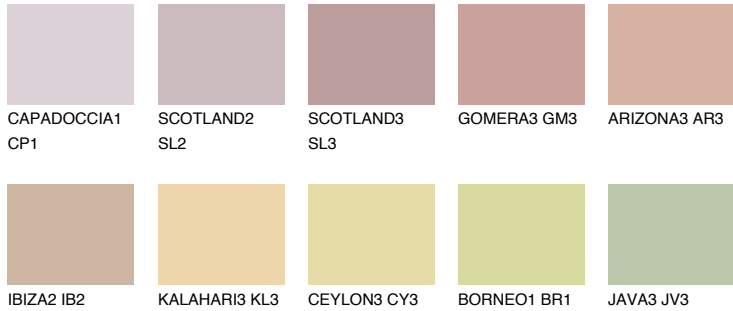

COLOUR DETAILS

UMBRIA2 UM2

48% TSR 58%

Matching colours

COLOURS

INTENSE

For more information on plasters and paints, go to www.ceresit.it

*The presented colours refer to plasters and paints offered by Ceresit. Due to the use of digital techniques, the presented colours might not represent the original ones, thus they cannot be considered as a reliable colour presentation. We recommend checking the authentic colour samples.