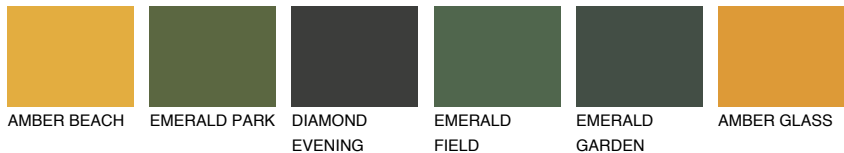

COLOUR DETAILS

UMBRIA3 UM3

32% TSR 42%

Matching colours

COLOURS

INTENSE

For more information on plasters and paints, go to www.ceresit.it

*The presented colours refer to plasters and paints offered by Ceresit. Due to the use of digital techniques, the presented colours might not represent the original ones, thus they cannot be considered as a reliable colour presentation. We recommend checking the authentic colour samples.