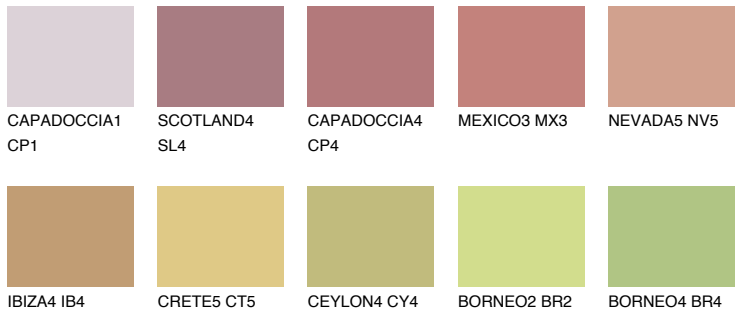

COLOUR DETAILS

UMBRIA3 UM3

32% TSR 42%

Matching colours

COLOURS

INTENSE

For more information on plasters and paints, go to www.ceresit.it

*The presented colours refer to plasters and paints offered by Ceresit. Due to the use of digital techniques, the presented colours might not represent the original ones, thus they cannot be considered as a reliable colour presentation. We recommend checking the authentic colour samples.