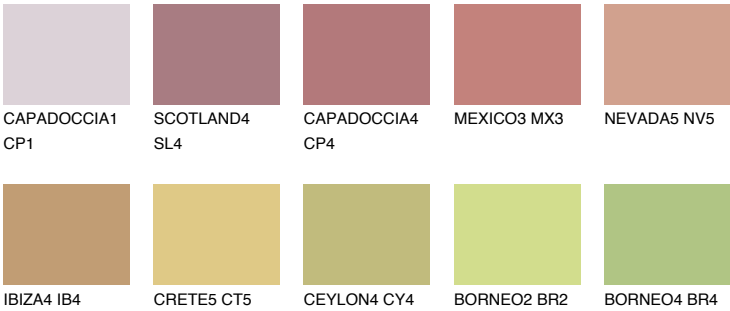

UMBRIA3 UM3

32% TSR 42%

Matching colours

COLOURS

INTENSE

For more information on plasters and paints, go to www.ceresit.it

*The presented colours refer to plasters and paints offered by Ceresit. Due to the use of digital techniques, the presented colours might not represent the original ones, thus they cannot be considered as a reliable colour presentation. We recommend checking the authentic colour samples.