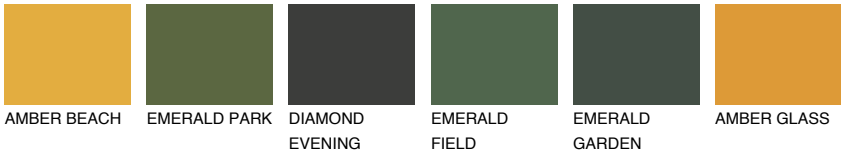

UMBRIA3 UM3

32% **TSR** 42%

Matching colours

COLOURS

INTENSE

For more information on plasters and paints, go to www.ceresit.it

*The presented colours refer to plasters and paints offered by Ceresit. Due to the use of digital techniques, the presented colours might not represent the original ones, thus they cannot be considered as a reliable colour presentation. We recommend checking the authentic colour samples.