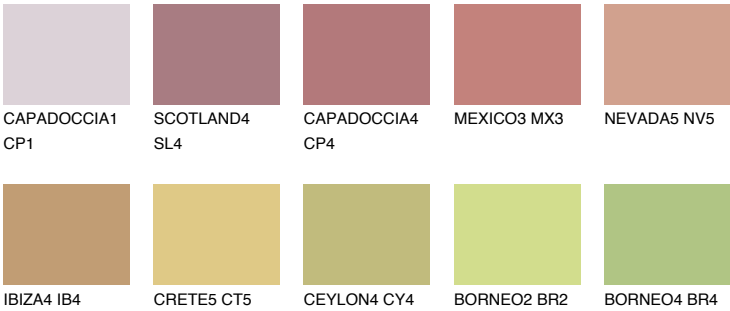

UMBRIA3 UM3

32% **TSR** 42%

Matching colours

COLOURS

INTENSE

For more information on plasters and paints, go to www.ceresit.it

*The presented colours refer to plasters and paints offered by Ceresit. Due to the use of digital techniques, the presented colours might not represent the original ones, thus they cannot be considered as a reliable colour presentation. We recommend checking the authentic colour samples.