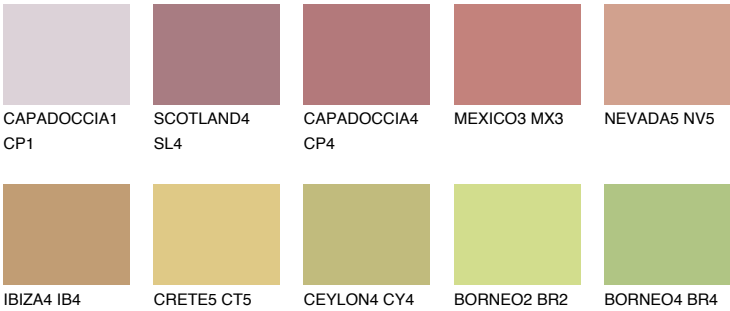

UMBRIA3 UM3

☀ 32% **TSR** 42%

Matching colours

COLOURS

INTENSE

For more information on plasters and paints, go to www.ceresit.it

*The presented colours refer to plasters and paints offered by Ceresit. Due to the use of digital techniques, the presented colours might not represent the original ones, thus they cannot be considered as a reliable colour presentation. We recommend checking the authentic colour samples.