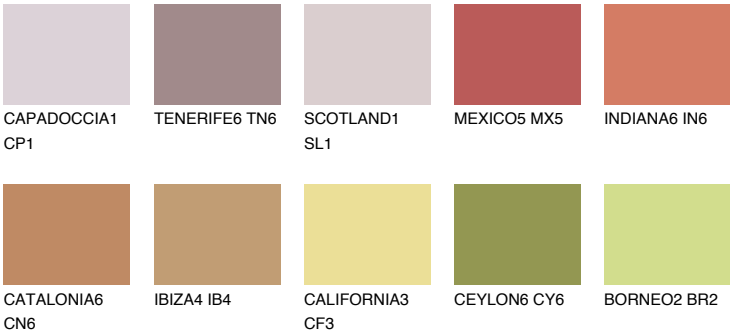

## UMBRIA4 UM4

☀ 22%    **TSR 42%**

### Matching colours

#### COLOURS

#### INTENSE

For more information on plasters and paints, go to [www.ceresit.it](http://www.ceresit.it)

\*The presented colours refer to plasters and paints offered by Ceresit. Due to the use of digital techniques, the presented colours might not represent the original ones, thus they cannot be considered as a reliable colour presentation. We recommend checking the authentic colour samples.