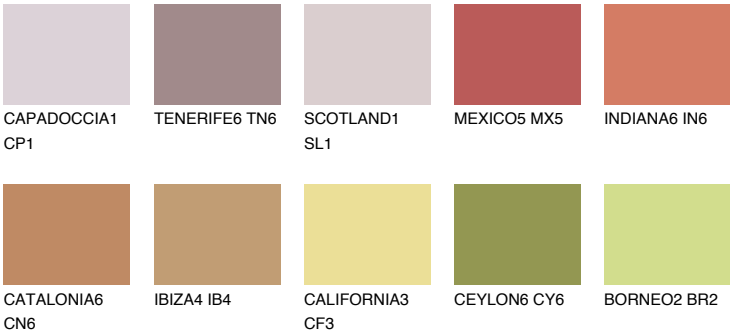

UMBRIA4 UM4

☀ 22% **TSR 42%**

Matching colours

COLOURS

INTENSE

For more information on plasters and paints, go to www.ceresit.it

*The presented colours refer to plasters and paints offered by Ceresit. Due to the use of digital techniques, the presented colours might not represent the original ones, thus they cannot be considered as a reliable colour presentation. We recommend checking the authentic colour samples.