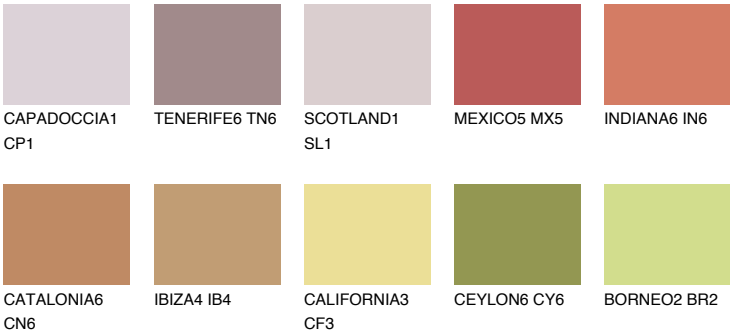

UMBRIA4 UM4

22% **TSR** 42%

Matching colours

COLOURS

INTENSE

For more information on plasters and paints, go to www.ceresit.it

*The presented colours refer to plasters and paints offered by Ceresit. Due to the use of digital techniques, the presented colours might not represent the original ones, thus they cannot be considered as a reliable colour presentation. We recommend checking the authentic colour samples.