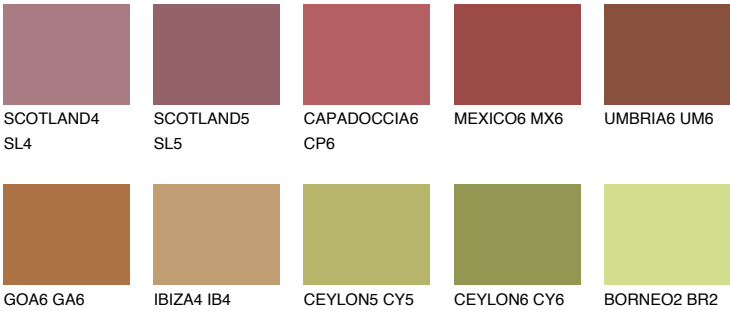

UMBRIA5 UM5

☀ 13% **TSR** 25%

Matching colours

COLOURS

INTENSE

For more information on plasters and paints, go to
www.ceresit.it

*The presented colours refer to plasters and paints offered by Ceresit. Due to the use of digital techniques, the presented colours might not represent the original ones, thus they cannot be considered as a reliable colour presentation. We recommend checking the authentic colour samples.