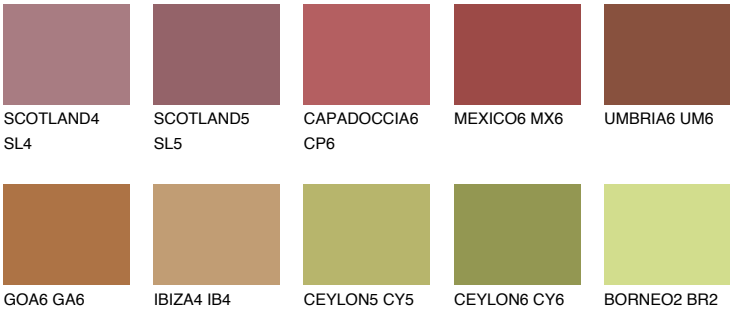

### Matching colours

#### COLOURS

#### INTENSE

For more information on plasters and paints, go to  
[www.ceresit.it](http://www.ceresit.it)

\*The presented colours refer to plasters and paints offered by Ceresit. Due to the use of digital techniques, the presented colours might not represent the original ones, thus they cannot be considered as a reliable colour presentation. We recommend checking the authentic colour samples.