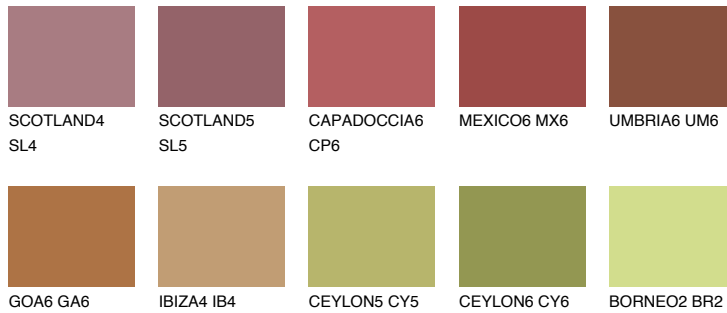

UMBRIA5 UM5

13% **TSR** 25%

Matching colours

COLOURS

INTENSE

For more information on plasters and paints, go to
www.ceresit.it

*The presented colours refer to plasters and paints offered by Ceresit. Due to the use of digital techniques, the presented colours might not represent the original ones, thus they cannot be considered as a reliable colour presentation. We recommend checking the authentic colour samples.