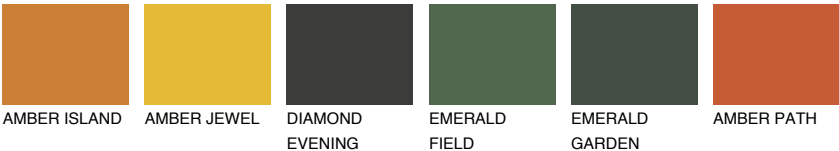

UMBRIA5 UM5

☀ 13% **TSR 25%**

Matching colours

COLOURS

INTENSE

For more information on plasters and paints, go to
www.ceresit.it

*The presented colours refer to plasters and paints offered by Ceresit. Due to the use of digital techniques, the presented colours might not represent the original ones, thus they cannot be considered as a reliable colour presentation. We recommend checking the authentic colour samples.