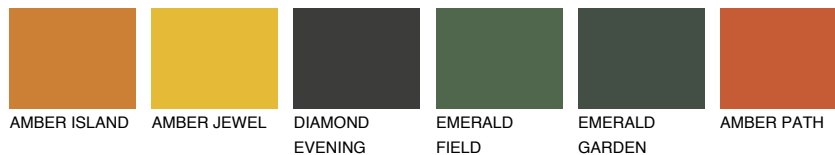

UMBRIA5 UM5

13% **TSR** 25%

Matching colours

COLOURS

INTENSE

For more information on plasters and paints, go to
www.ceresit.it

*The presented colours refer to plasters and paints offered by Ceresit. Due to the use of digital techniques, the presented colours might not represent the original ones, thus they cannot be considered as a reliable colour presentation. We recommend checking the authentic colour samples.