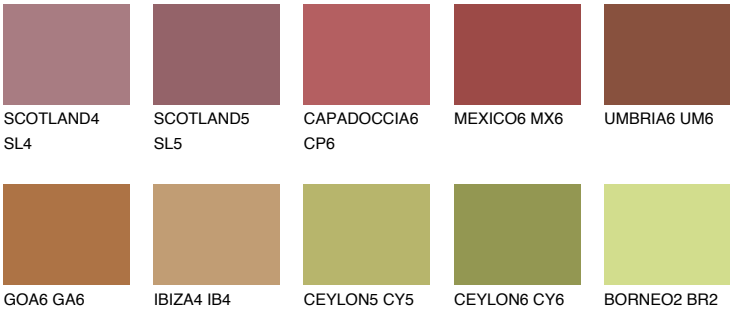

UMBRIA5 UM5

☀ 13%   **TSR 25%**

Matching colours

COLOURS

INTENSE

For more information on plasters and paints, go to
www.ceresit.it

*The presented colours refer to plasters and paints offered by Ceresit. Due to the use of digital techniques, the presented colours might not represent the original ones, thus they cannot be considered as a reliable colour presentation. We recommend checking the authentic colour samples.