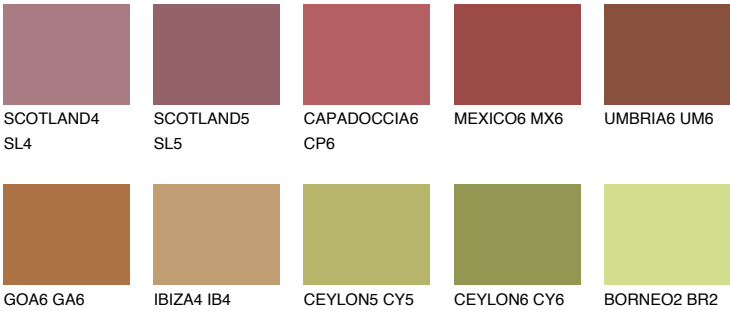

UMBRIA5 UM5

☀ 13%   **TSR 25%**

Matching colours

COLOURS

INTENSE

For more information on plasters and paints, go to www.ceresit.it

*The presented colours refer to plasters and paints offered by Ceresit. Due to the use of digital techniques, the presented colours might not represent the original ones, thus they cannot be considered as a reliable colour presentation. We recommend checking the authentic colour samples.