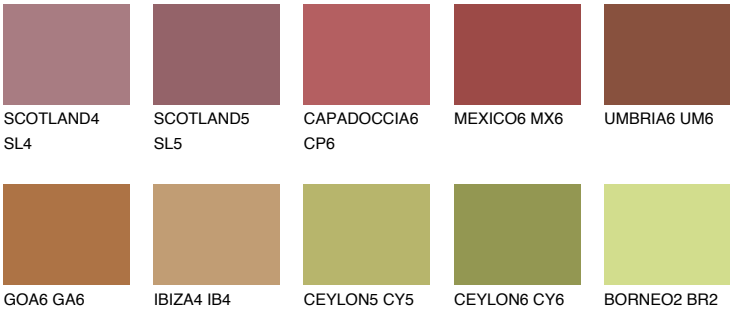

UMBRIA5 UM5

☀ 13% **TSR 25%**

Matching colours

COLOURS

INTENSE

For more information on plasters and paints, go to
www.ceresit.it

*The presented colours refer to plasters and paints offered by Ceresit. Due to the use of digital techniques, the presented colours might not represent the original ones, thus they cannot be considered as a reliable colour presentation. We recommend checking the authentic colour samples.