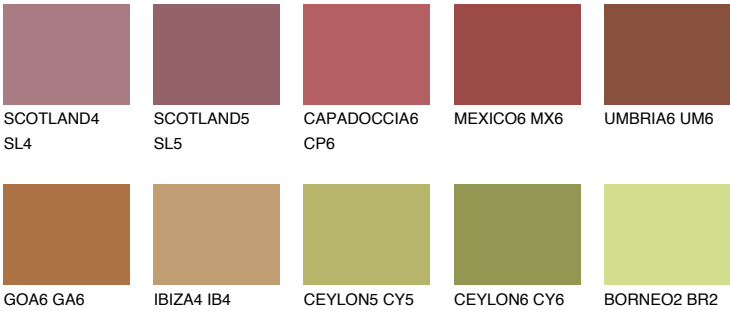

### Matching colours

#### COLOURS

#### INTENSE

For more information on plasters and paints, go to [www.ceresit.it](http://www.ceresit.it)

\*The presented colours refer to plasters and paints offered by Ceresit. Due to the use of digital techniques, the presented colours might not represent the original ones, thus they cannot be considered as a reliable colour presentation. We recommend checking the authentic colour samples.