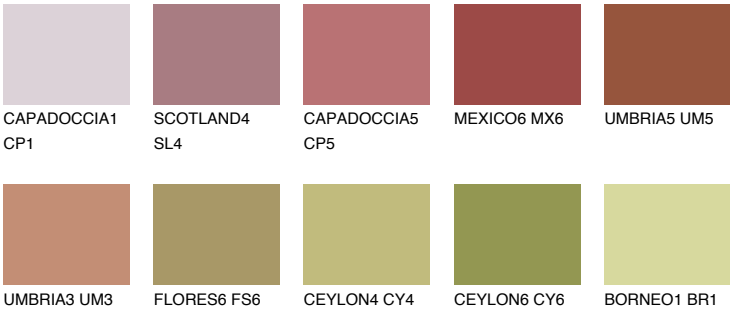

UMBRIA6 UM6

☀ 11% **TSR 16%**

Matching colours

COLOURS

INTENSE

For more information on plasters and paints, go to www.ceresit.it

*The presented colours refer to plasters and paints offered by Ceresit. Due to the use of digital techniques, the presented colours might not represent the original ones, thus they cannot be considered as a reliable colour presentation. We recommend checking the authentic colour samples.