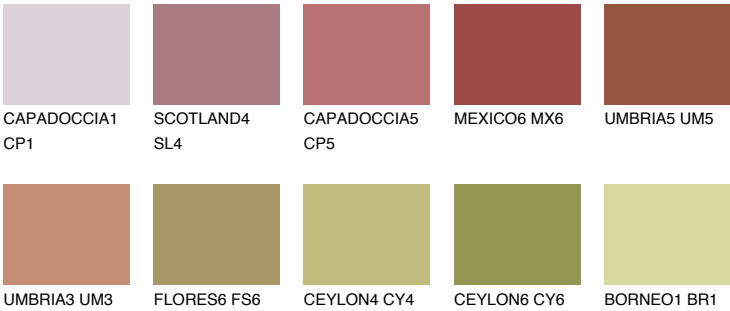

### Matching colours

#### COLOURS

#### INTENSE

For more information on plasters and paints, go to  
[www.ceresit.it](http://www.ceresit.it)

\*The presented colours refer to plasters and paints offered by Ceresit. Due to the use of digital techniques, the presented colours might not represent the original ones, thus they cannot be considered as a reliable colour presentation. We recommend checking the authentic colour samples.