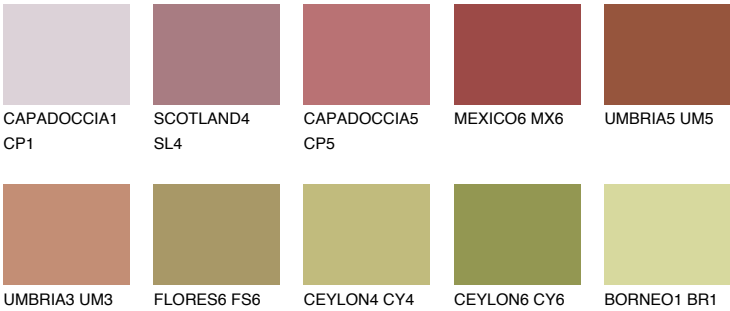

### Matching colours

#### COLOURS

#### INTENSE

For more information on plasters and paints, go to [www.ceresit.it](http://www.ceresit.it)

\*The presented colours refer to plasters and paints offered by Ceresit. Due to the use of digital techniques, the presented colours might not represent the original ones, thus they cannot be considered as a reliable colour presentation. We recommend checking the authentic colour samples.