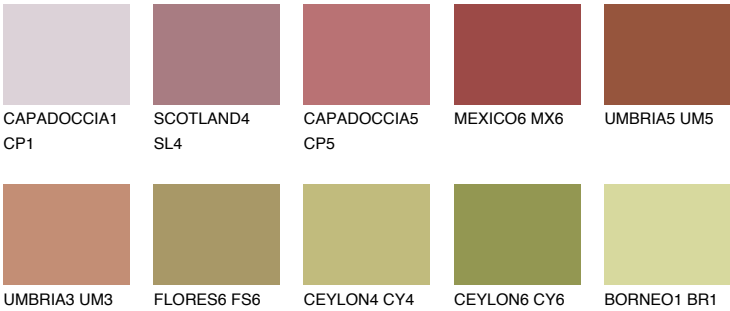

UMBRIA6 UM6

☀ 11%   **TSR 16%**

Matching colours

COLOURS

INTENSE

For more information on plasters and paints, go to www.ceresit.it

*The presented colours refer to plasters and paints offered by Ceresit. Due to the use of digital techniques, the presented colours might not represent the original ones, thus they cannot be considered as a reliable colour presentation. We recommend checking the authentic colour samples.