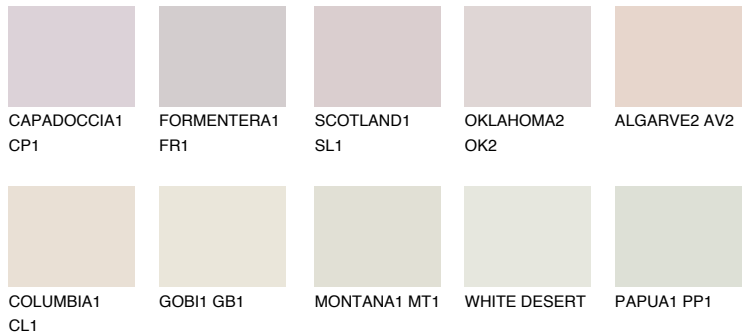

# COLOUR DETAILS

### Matching colours

#### COLOURS

#### INTENSE

For more information on plasters and paints, go to [www.ceresit.it](http://www.ceresit.it)

\*The presented colours refer to plasters and paints offered by Ceresit. Due to the use of digital techniques, the presented colours might not represent the original ones, thus they cannot be considered as a reliable colour presentation. We recommend checking the authentic colour samples.