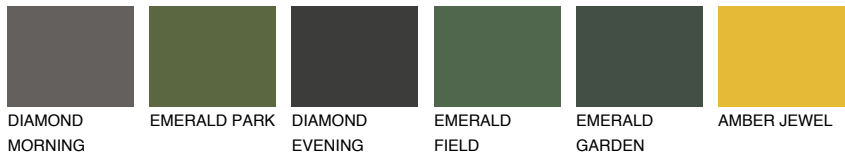

COLOUR DETAILS

ALGARVE1 AV1

73% TSR 66%

Matching colours

COLOURS

INTENSE

For more information on plasters and paints, go to www.ceresit.it

*The presented colours refer to plasters and paints offered by Ceresit. Due to the use of digital techniques, the presented colours might not represent the original ones, thus they cannot be considered as a reliable colour presentation. We recommend checking the authentic colour samples.