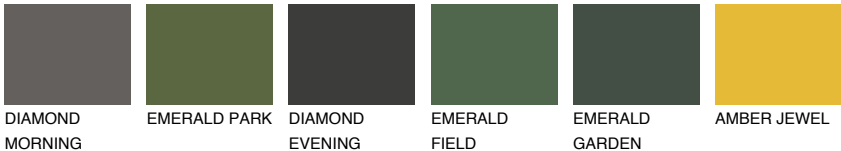

ALGARVE1 AV1

73% **TSR** 66%

Matching colours

COLOURS

INTENSE

For more information on plasters and paints, go to www.ceresit.it

*The presented colours refer to plasters and paints offered by Ceresit. Due to the use of digital techniques, the presented colours might not represent the original ones, thus they cannot be considered as a reliable colour presentation. We recommend checking the authentic colour samples.