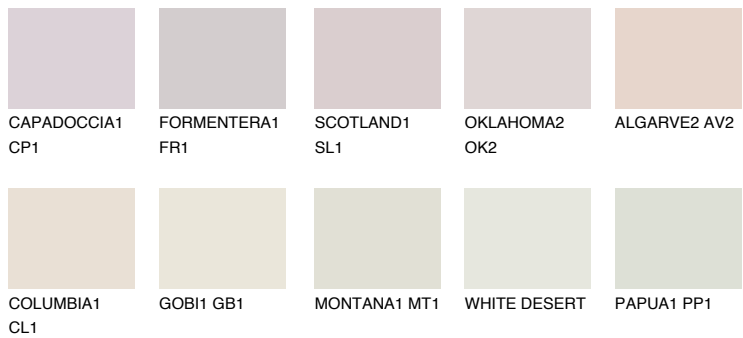

COLOUR DETAILS

ALGARVE1 AV1

73% TSR 66%

Matching colours

COLOURS

INTENSE

For more information on plasters and paints, go to www.ceresit.it

*The presented colours refer to plasters and paints offered by Ceresit. Due to the use of digital techniques, the presented colours might not represent the original ones, thus they cannot be considered as a reliable colour presentation. We recommend checking the authentic colour samples.