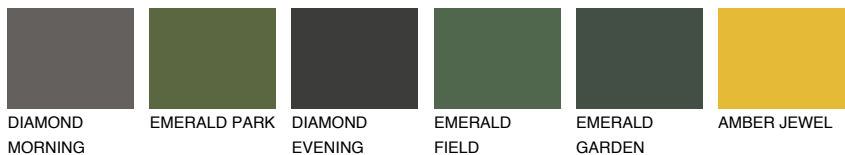

COLOUR DETAILS

ALGARVE1 AV1

73% TSR 66%

Matching colours

COLOURS

INTENSE

For more information on plasters and paints, go to www.ceresit.it

*The presented colours refer to plasters and paints offered by Ceresit. Due to the use of digital techniques, the presented colours might not represent the original ones, thus they cannot be considered as a reliable colour presentation. We recommend checking the authentic colour samples.