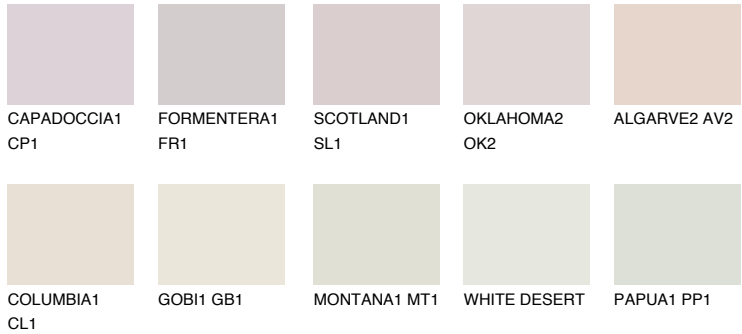

COLOUR DETAILS

ALGARVE1 AV1

73% TSR 66%

Matching colours

COLOURS

INTENSE

For more information on plasters and paints, go to www.ceresit.it

*The presented colours refer to plasters and paints offered by Ceresit. Due to the use of digital techniques, the presented colours might not represent the original ones, thus they cannot be considered as a reliable colour presentation. We recommend checking the authentic colour samples.