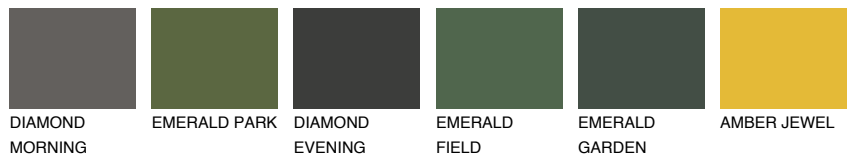

COLOUR DETAILS

ALGARVE1 AV1

73% TSR 66%

Matching colours

COLOURS

INTENSE

For more information on plasters and paints, go to www.ceresit.it

*The presented colours refer to plasters and paints offered by Ceresit. Due to the use of digital techniques, the presented colours might not represent the original ones, thus they cannot be considered as a reliable colour presentation. We recommend checking the authentic colour samples.