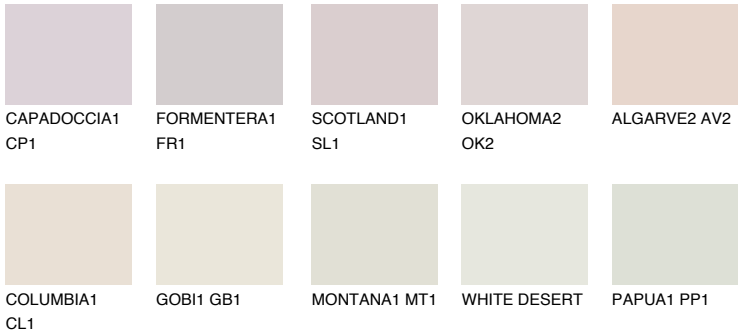

## ALGARVE1 AV1

73% **TSR** 66%

### Matching colours

#### COLOURS

#### INTENSE

For more information on plasters and paints, go to [www.ceresit.it](http://www.ceresit.it)

\*The presented colours refer to plasters and paints offered by Ceresit. Due to the use of digital techniques, the presented colours might not represent the original ones, thus they cannot be considered as a reliable colour presentation. We recommend checking the authentic colour samples.