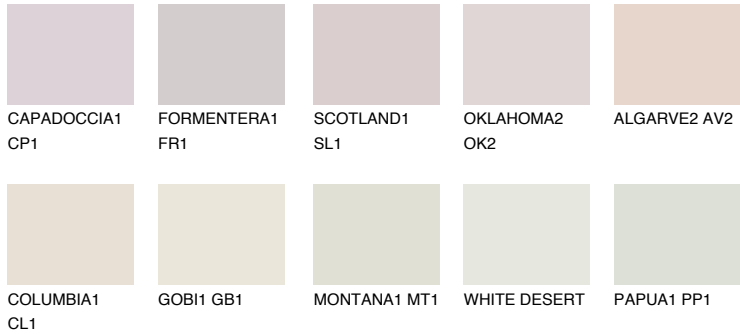

# COLOUR DETAILS

## ALGARVE1 AV1

73% TSR 66%

### Matching colours

#### COLOURS