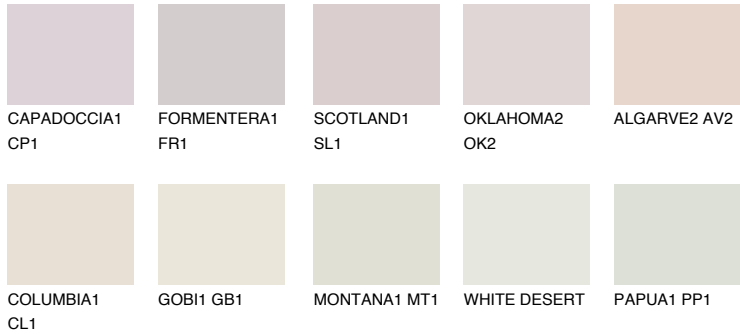

COLOUR DETAILS

ALGARVE1 AV1

73% TSR 66%

Matching colours

COLOURS

INTENSE

For more information on plasters and paints, go to www.ceresit.it

*The presented colours refer to plasters and paints offered by Ceresit. Due to the use of digital techniques, the presented colours might not represent the original ones, thus they cannot be considered as a reliable colour presentation. We recommend checking the authentic colour samples.