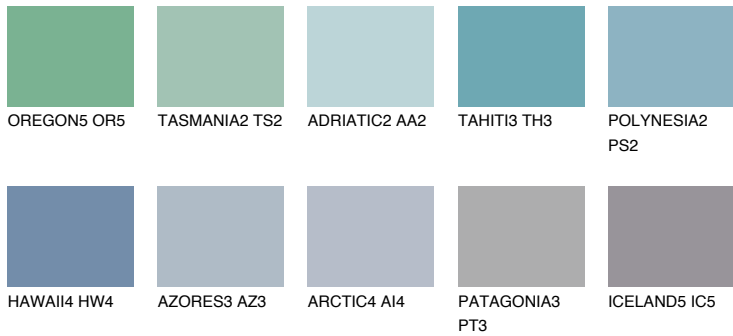

COLOUR DETAILS

PACIFIC5 PC5

44% TSR 54%

Matching colours

COLOURS

INTENSE

For more information on plasters and paints, go to www.ceresit.it

*The presented colours refer to plasters and paints offered by Ceresit. Due to the use of digital techniques, the presented colours might not represent the original ones, thus they cannot be considered as a reliable colour presentation. We recommend checking the authentic colour samples.