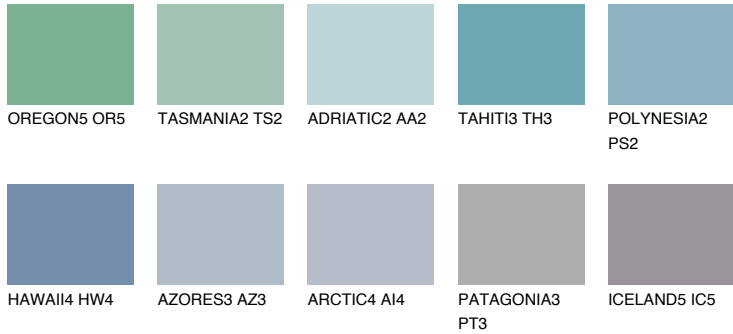

COLOUR DETAILS

PACIFIC5 PC5

44% TSR 54%

Matching colours

COLOURS

INTENSE

For more information on plasters and paints, go to www.ceresit.it

*The presented colours refer to plasters and paints offered by Ceresit. Due to the use of digital techniques, the presented colours might not represent the original ones, thus they cannot be considered as a reliable colour presentation. We recommend checking the authentic colour samples.