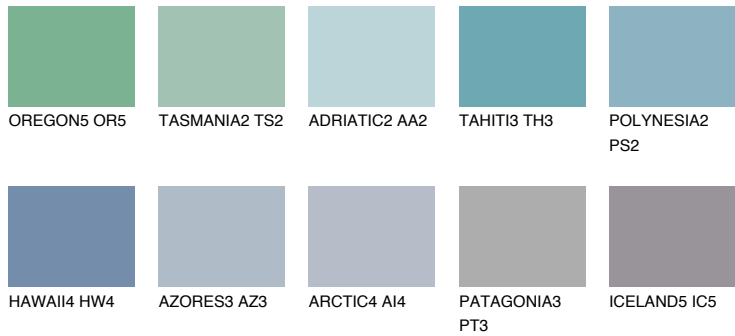

COLOUR DETAILS

PACIFIC5 PC5

44% TSR 54%

Matching colours

COLOURS

INTENSE

For more information on plasters and paints, go to www.ceresit.it

*The presented colours refer to plasters and paints offered by Ceresit. Due to the use of digital techniques, the presented colours might not represent the original ones, thus they cannot be considered as a reliable colour presentation. We recommend checking the authentic colour samples.