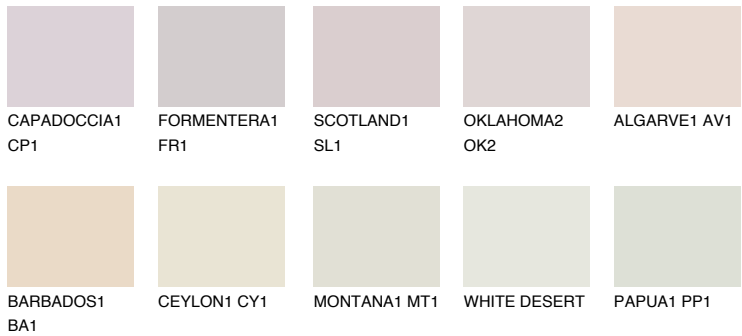

COLOUR DETAILS

ALGARVE2 AV2

70% TSR 69%

Matching colours

COLOURS

INTENSE

For more information on plasters and paints, go to www.ceresit.it

*The presented colours refer to plasters and paints offered by Ceresit. Due to the use of digital techniques, the presented colours might not represent the original ones, thus they cannot be considered as a reliable colour presentation. We recommend checking the authentic colour samples.