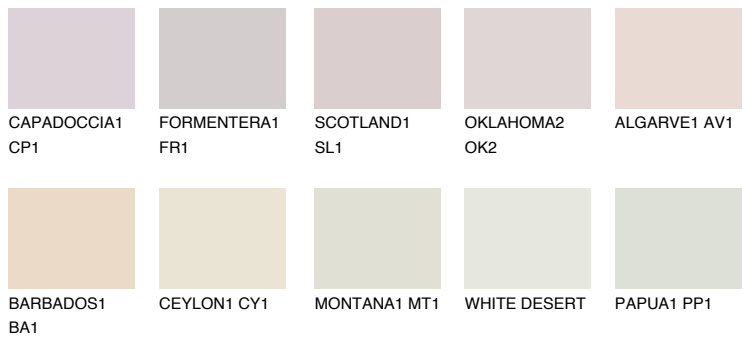

COLOUR DETAILS

ALGARVE2 AV2

70% TSR 69%

Matching colours

COLOURS

INTENSE

For more information on plasters and paints, go to www.ceresit.it

*The presented colours refer to plasters and paints offered by Ceresit. Due to the use of digital techniques, the presented colours might not represent the original ones, thus they cannot be considered as a reliable colour presentation. We recommend checking the authentic colour samples.