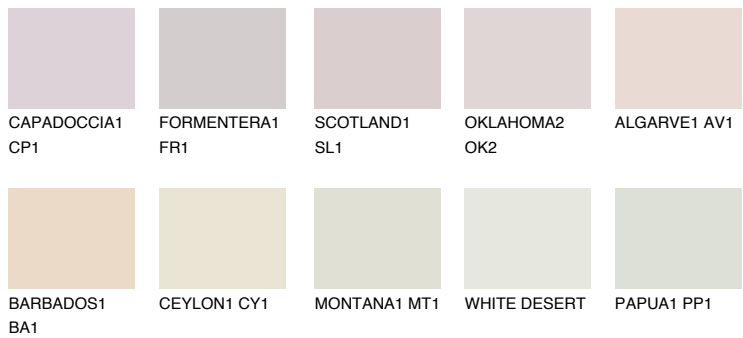

# COLOUR DETAILS

## ALGARVE2 AV2

70% **TSR** 69%

### Matching colours

#### COLOURS