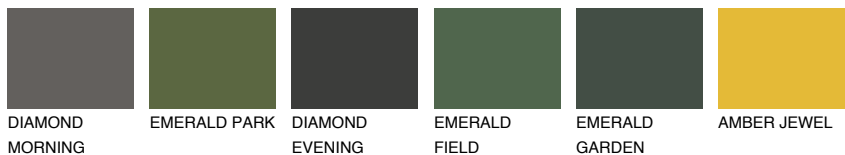

COLOUR DETAILS

ALGARVE2 AV2

70% TSR 69%

Matching colours

COLOURS

INTENSE

For more information on plasters and paints, go to www.ceresit.it

*The presented colours refer to plasters and paints offered by Ceresit. Due to the use of digital techniques, the presented colours might not represent the original ones, thus they cannot be considered as a reliable colour presentation. We recommend checking the authentic colour samples.