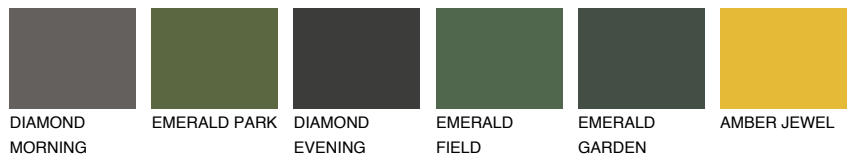

COLOUR DETAILS

ALGARVE2 AV2

70% **TSR** 69%

Matching colours

COLOURS

INTENSE

For more information on plasters and paints, go to www.ceresit.it

*The presented colours refer to plasters and paints offered by Ceresit. Due to the use of digital techniques, the presented colours might not represent the original ones, thus they cannot be considered as a reliable colour presentation. We recommend checking the authentic colour samples.