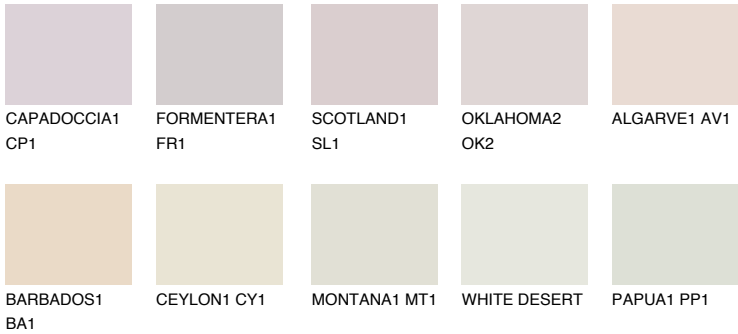

COLOUR DETAILS

ALGARVE2 AV2

70% TSR 69%

Matching colours

COLOURS

INTENSE

For more information on plasters and paints, go to www.ceresit.it

*The presented colours refer to plasters and paints offered by Ceresit. Due to the use of digital techniques, the presented colours might not represent the original ones, thus they cannot be considered as a reliable colour presentation. We recommend checking the authentic colour samples.