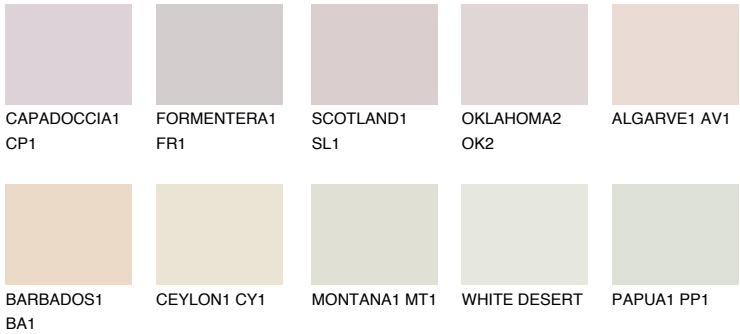

COLOUR DETAILS

ALGARVE2 AV2

70% TSR 69%

Matching colours

COLOURS

INTENSE

For more information on plasters and paints, go to www.ceresit.it

*The presented colours refer to plasters and paints offered by Ceresit. Due to the use of digital techniques, the presented colours might not represent the original ones, thus they cannot be considered as a reliable colour presentation. We recommend checking the authentic colour samples.