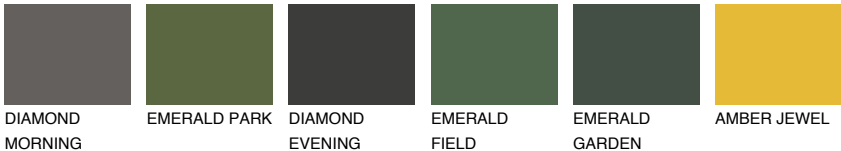

COLOUR DETAILS

ALGARVE2 AV2

70% TSR 69%

Matching colours

COLOURS

INTENSE

For more information on plasters and paints, go to www.ceresit.it

*The presented colours refer to plasters and paints offered by Ceresit. Due to the use of digital techniques, the presented colours might not represent the original ones, thus they cannot be considered as a reliable colour presentation. We recommend checking the authentic colour samples.