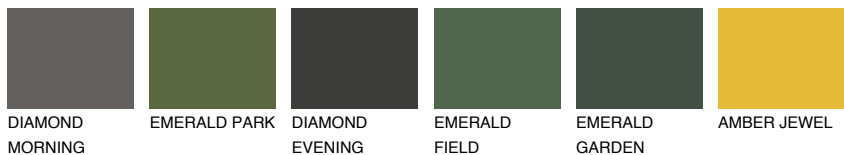

COLOUR DETAILS

ALGARVE2 AV2

70% TSR 69%

Matching colours

COLOURS

INTENSE

For more information on plasters and paints, go to www.ceresit.it

*The presented colours refer to plasters and paints offered by Ceresit. Due to the use of digital techniques, the presented colours might not represent the original ones, thus they cannot be considered as a reliable colour presentation. We recommend checking the authentic colour samples.