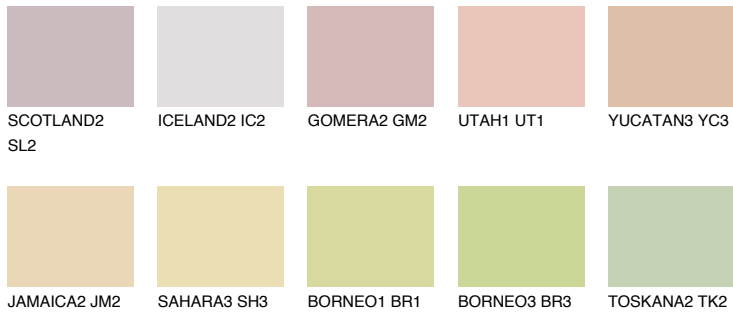

COLOUR DETAILS

ALGARVE3 AV3

64% TSR 60%

Matching colours

COLOURS

INTENSE

For more information on plasters and paints, go to www.ceresit.it

*The presented colours refer to plasters and paints offered by Ceresit. Due to the use of digital techniques, the presented colours might not represent the original ones, thus they cannot be considered as a reliable colour presentation. We recommend checking the authentic colour samples.