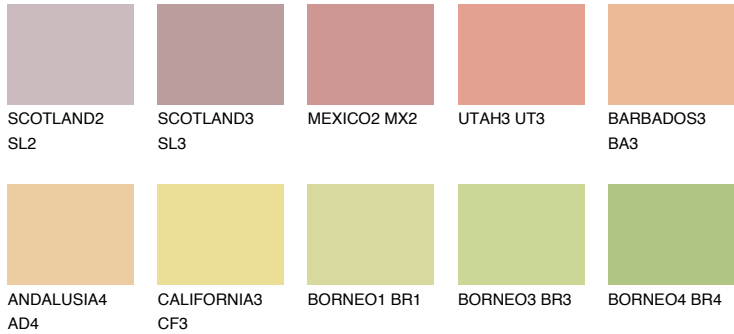

COLOUR DETAILS

ALGARVE4 AV4

56% TSR 59%

Matching colours

COLOURS

INTENSE

For more information on plasters and paints, go to www.ceresit.it

*The presented colours refer to plasters and paints offered by Ceresit. Due to the use of digital techniques, the presented colours might not represent the original ones, thus they cannot be considered as a reliable colour presentation. We recommend checking the authentic colour samples.